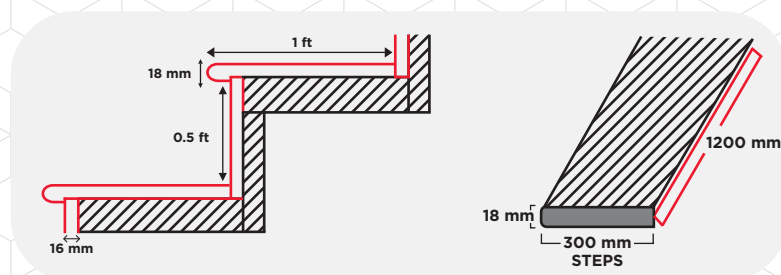

KEY ADVANTAGES

Cutting losses are reduced by almost 20% - 25% as compared to natural marble which are usually cut on site.

Being a finished product, QuickStairs reduces laying time which in turn reduces project completion time and saves substantial labour cost.

QuickStairs can be given 1/2" Bevel or Bull Nose edge profile which is done at our state-of-the-art factory giving a far better finish than what is available regularly.

Colour and supply consistency is assured.

Possible to match floor/wall to maintain uniformity in finished space.

Extremely economical as compared to natural marble but at the same time it provides better stain/abrasion resistance.

SPECIFICATIONS

Stairs Component	Standard Length*	Standard Width*	Standard Thickness*	Anti-slip	Standard Edge*	Surface Finish*
QuickStairs Tread	4 ft	1 ft	18 mm	Grooves	Bullnose (One long side)	Polished
QuickStairs Riser	4 ft	0.5 ft	16 mm	-	Straight	Polished

Method of laying - With polyester adhesive on concrete substrate

*Can be customised for bulk orders