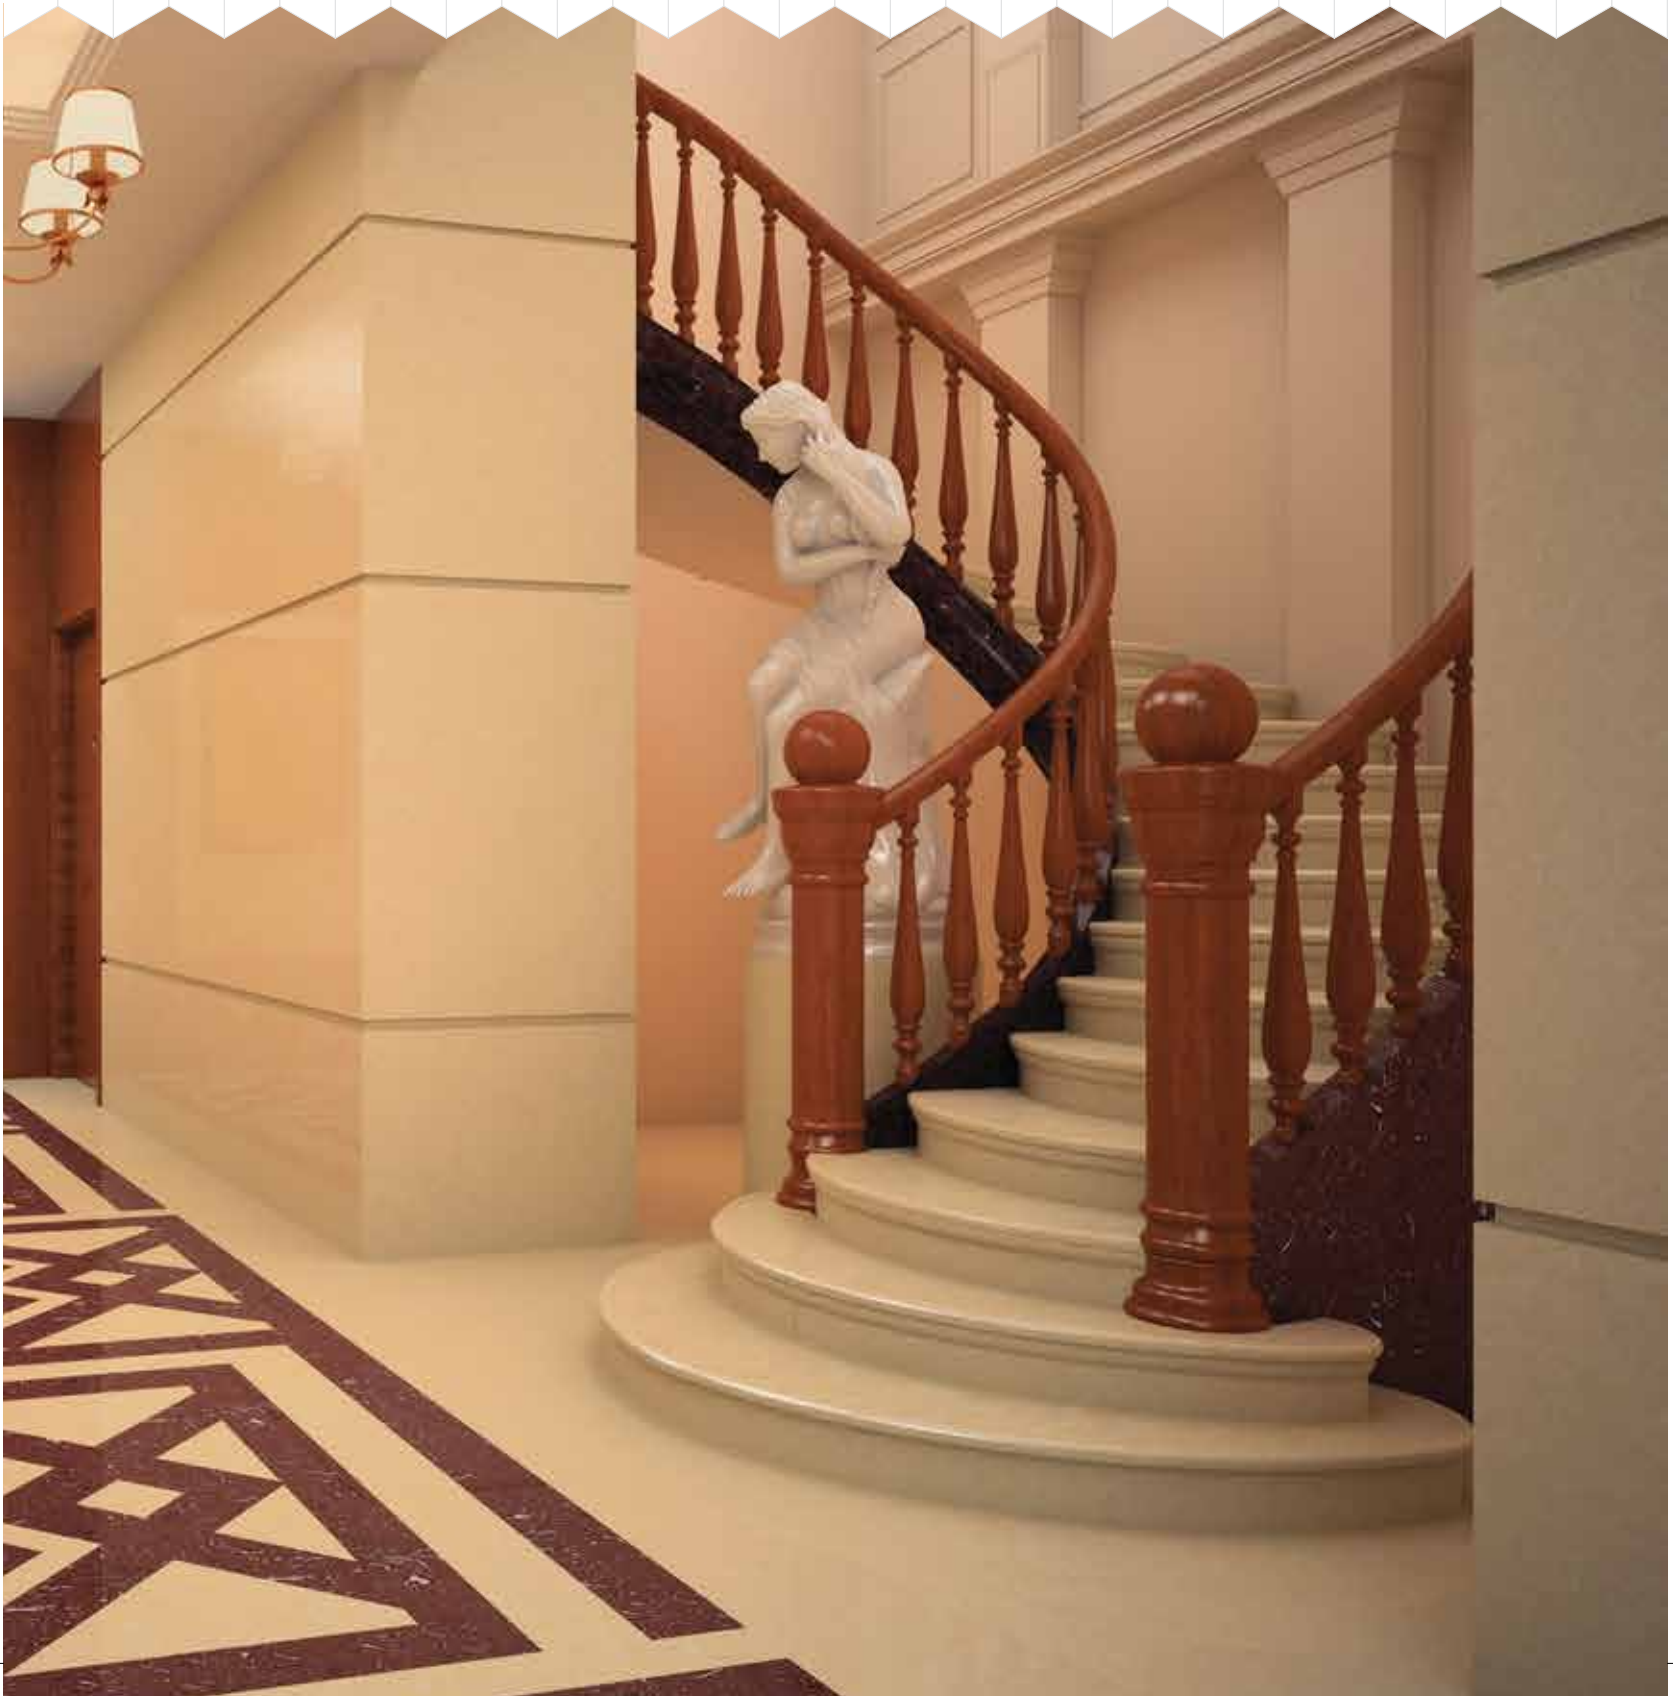

**A QUICK WAY
TO MAKE A STYLE STATEMENT.**

Introducing QuickStairs - readymade steps and risers from Prism.

 **JOHNSON**[®]
MARBLE & QUARTZ
NATURE, REINVENTED

QuickStairs from Johnson Marble & Quartz is designed to combine the strength and aesthetics of marbles with the traditional beauty of every Johnson product. Designed for discerning customers, the material lends itself to being crafted for stairways as it can be easily cut into treads and risers. Being a finished product, QuickStairs reduces laying time, as well as cutting losses compared to natural marble.