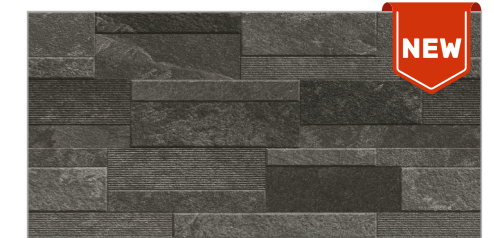

ROCKISH | 30X60 CM

FORTUNE CHOCO

Random Phases Available

360° View

FORTUNE NERO

Random Phases Available

FORTUNE PEARL

Random Phases Available