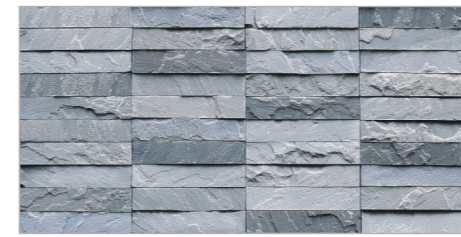

ALBANO
GREY

Random Phases Available

360°
View

Random Phases Available