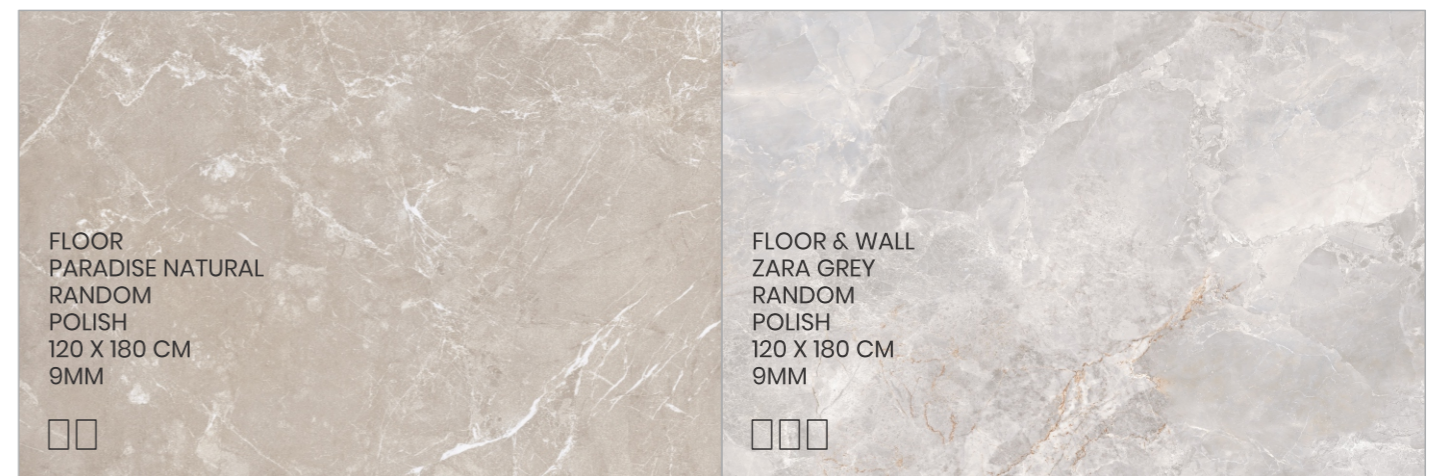

FLOOR & WALL
 MIRANO GREY
 RANDOM
 POLISH
 120 X 180 CM
 9MM

*Tile image shows design and color. For actual sizes refer Annexure.

PARADISE NATURAL

ZARA GREY

FLOOR
PARADISE NATURAL
RANDOM
POLISH
120 X 180 CM
9MM