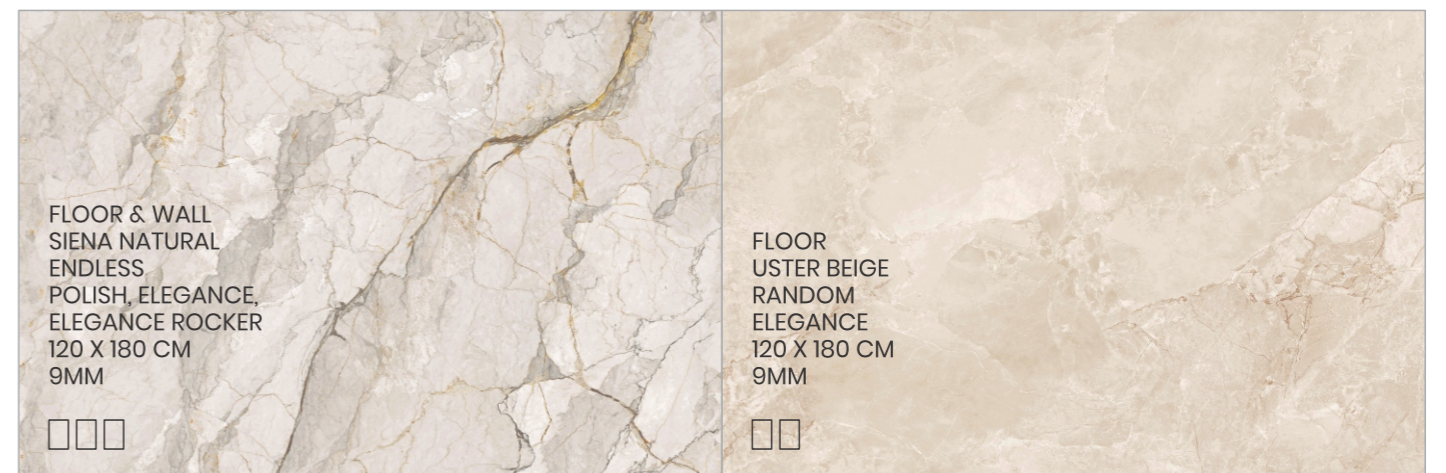

FLOOR & WALL
SIENA NATURAL
ENDLESS
POLISH, ELEGANCE,
ELEGANCE ROCKER
120 X 180 CM
9MM

FLOOR
USTER BEIGE
RANDOM
ELEGANCE
120 X 180 CM
9MM

*Tile image shows design and color. For actual sizes refer Annexure.