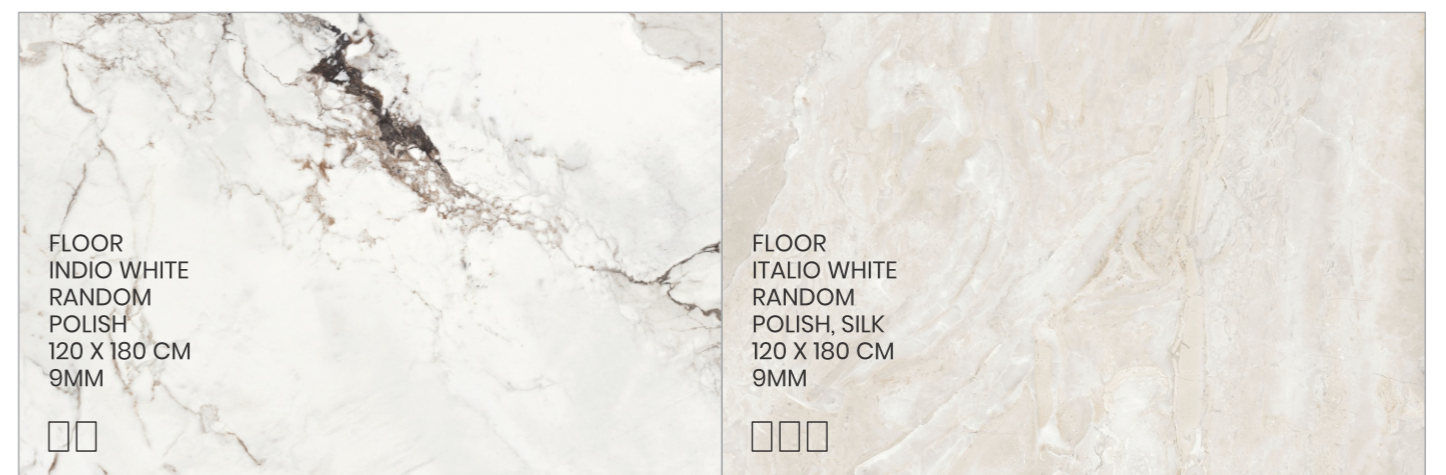

FLOOR
INDIO WHITE
RANDOM
POLISH
120 X 180 CM
9MM

FLOOR
ITALIO WHITE
RANDOM
POLISH, SILK
120 X 180 CM
9MM

*Tile image shows design and color. For actual sizes refer Annexure.