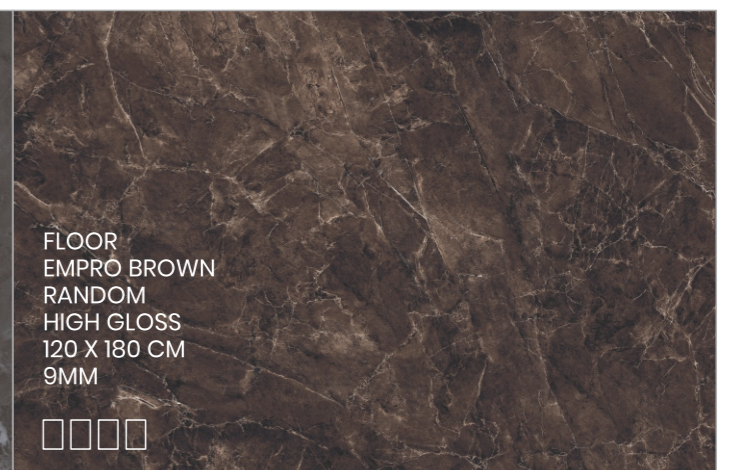

FLOOR & WALL
ZARA GREY
RANDOM
POLISH
120 X 180 CM
9MM

*Tile image shows design and color. For actual sizes refer Annexure.

BRENIA BLACK

EMPRO BROWN

FLOOR
BRENIA BLACK
RANDOM
HIGH GLOSS
120 X 180 CM
9MM

FLOOR
EMPRO BROWN
RANDOM
HIGH GLOSS
120 X 180 CM
9MM