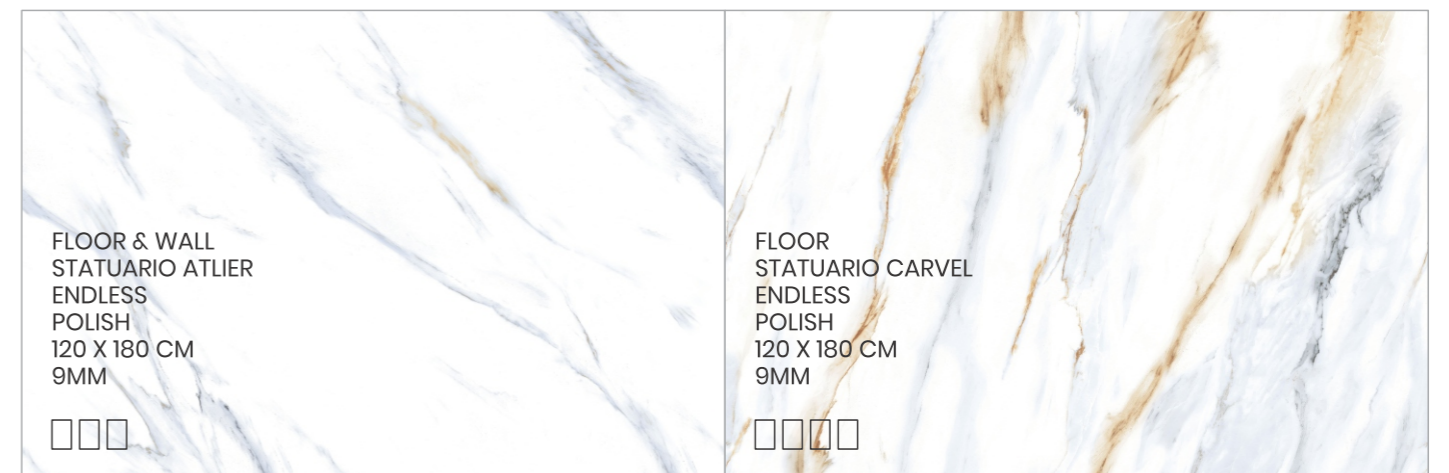

FLOOR & WALL
STATUARIO ATLIER
ENDLESS
POLISH
120 X 180 CM
9MM

FLOOR
STATUARIO CARVEL
ENDLESS
POLISH
120 X 180 CM
9MM

*Tile image shows design and color. For actual sizes refer Annexure.