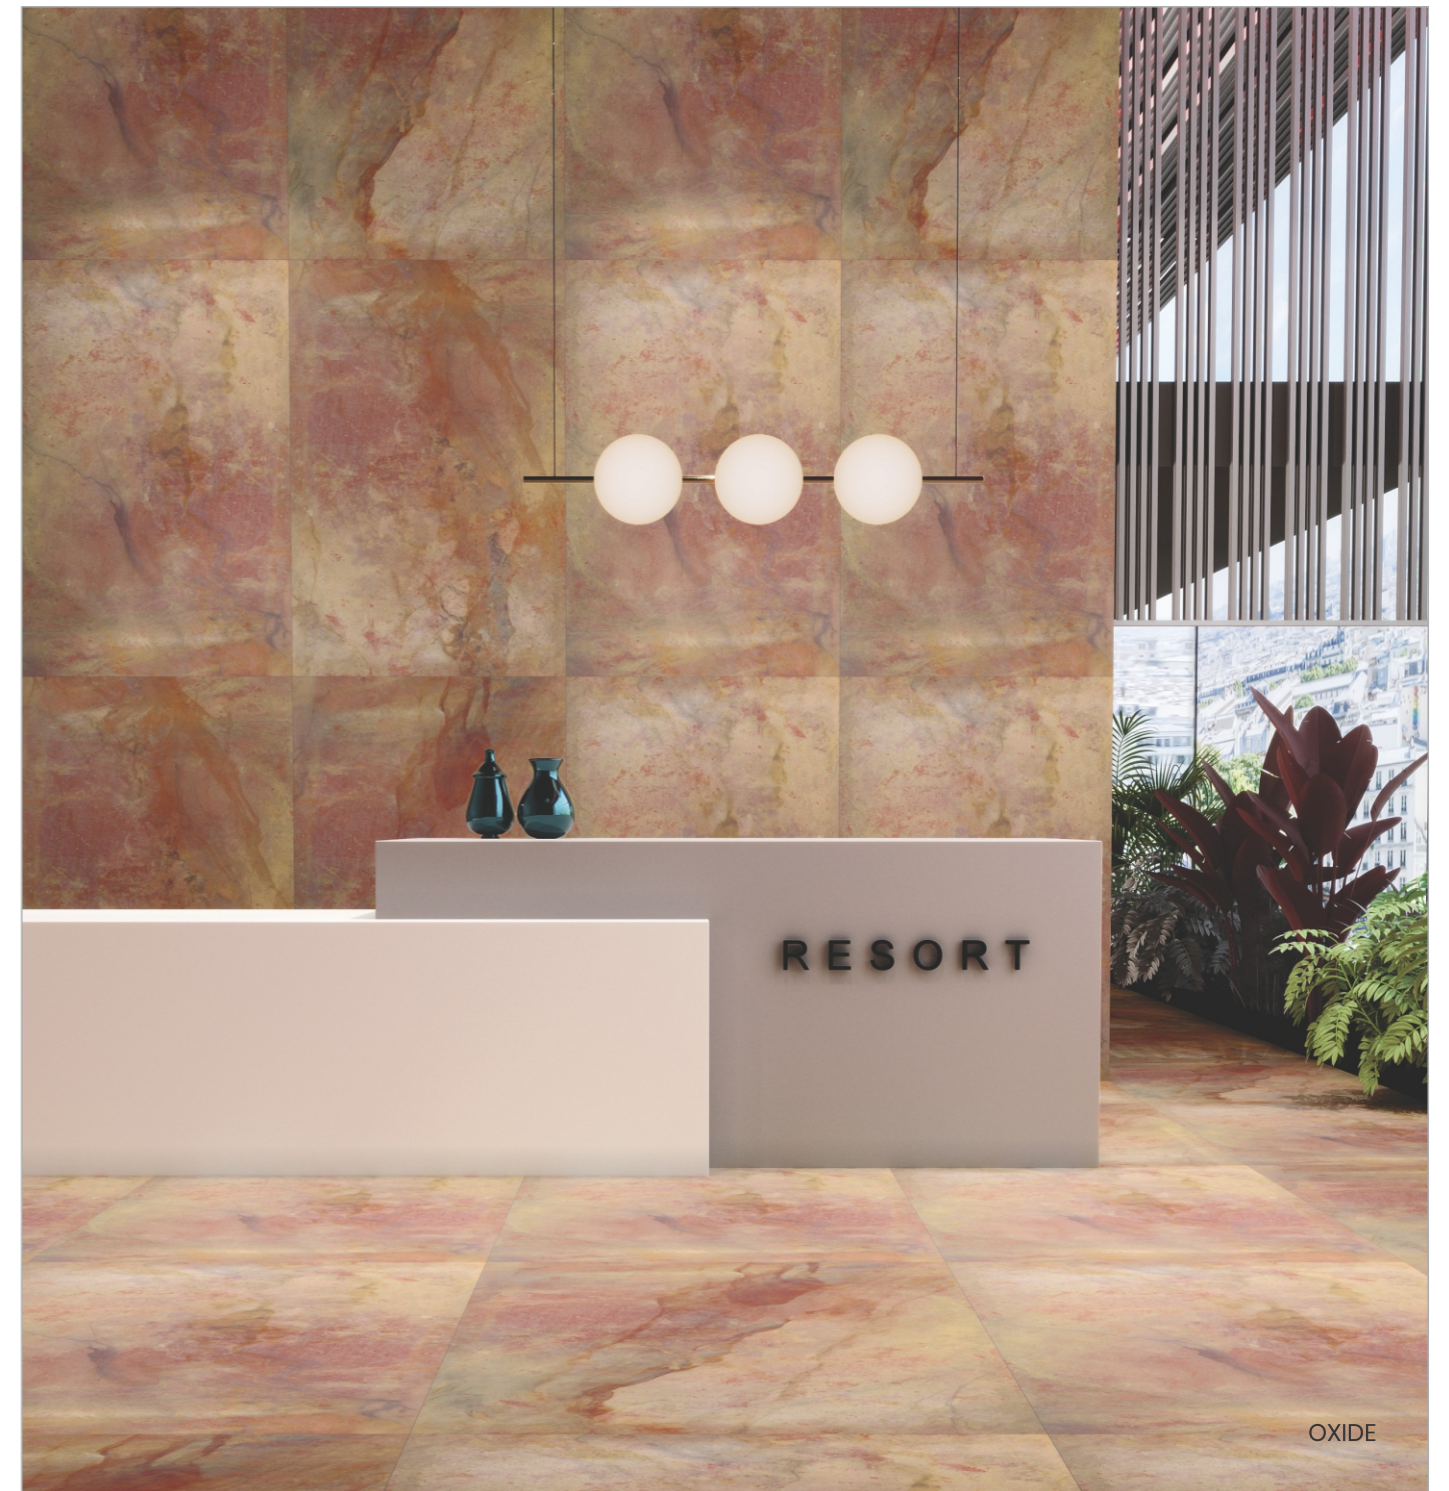

OXIDE

FLOOR & WALL
GREEN FLORA
RANDOM
POLISH
120 X 180 CM
9MM

FLOOR & WALL
OXIDE
RANDOM
SILK
120 X 180 CM
9MM

*Tile image shows design and color. For actual sizes refer Annexure.