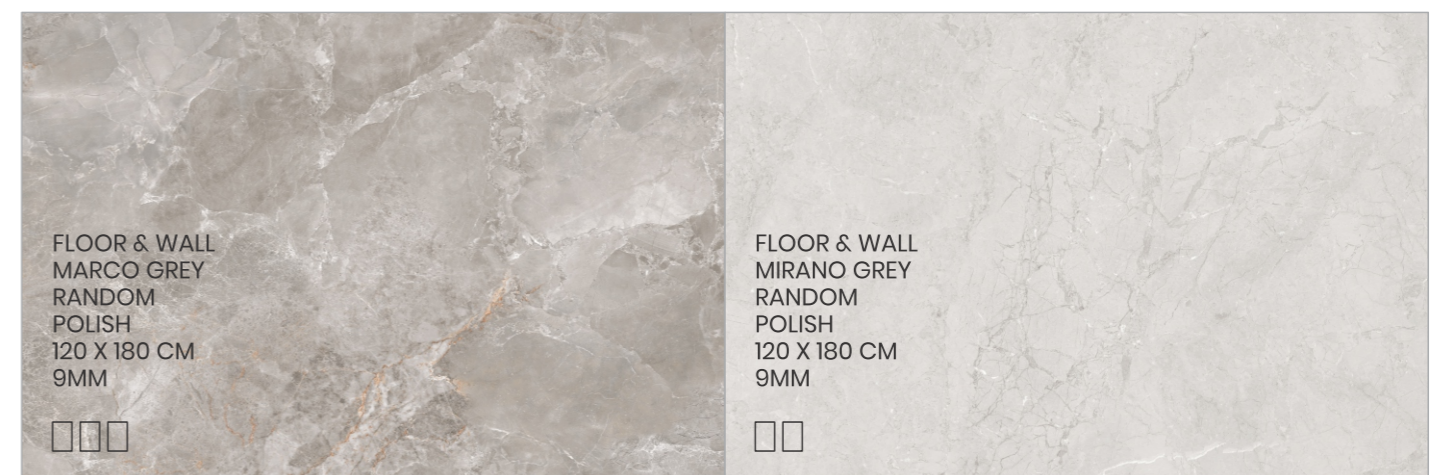

FLOOR
CHEVY GREY
RANDOM
ROCKER
120 X 180 CM
9MM

FLOOR & WALL
FANTASY GREY
RANDOM
GLR
120 X 180 CM
9MM

*Tile image shows design and color. For actual sizes refer Annexure.

MARCO GREY

MIRANO GREY

FLOOR & WALL
 MARCO GREY
 RANDOM
 POLISH
 120 X 180 CM
 9MM