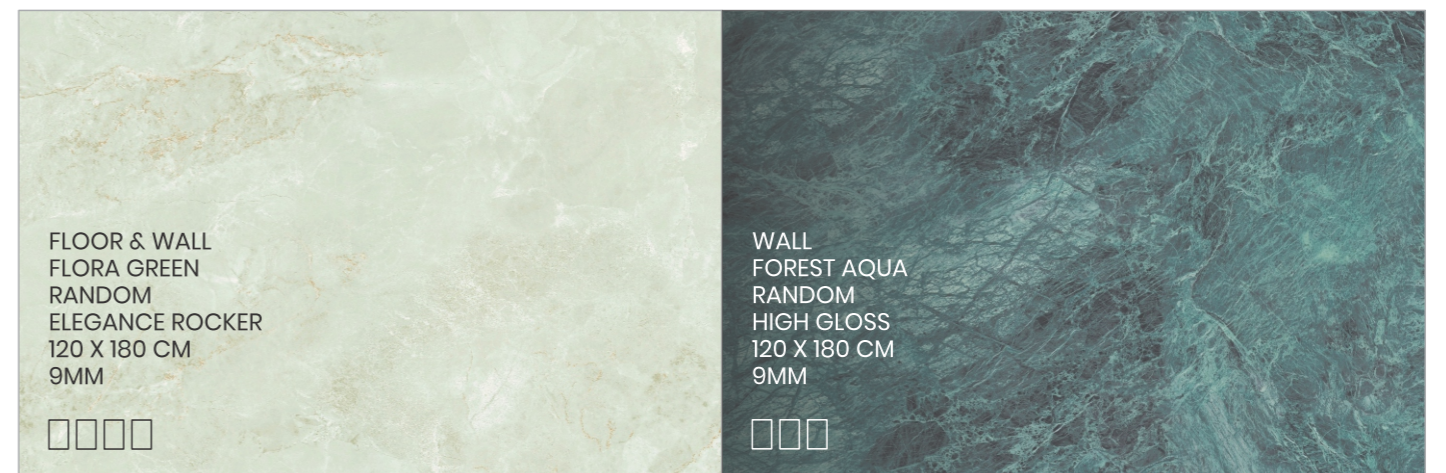

FLOOR & WALL
FLORA GREEN
RANDOM
ELEGANCE ROCKER
120 X 180 CM
9MM

WALL
FOREST AQUA
RANDOM
HIGH GLOSS
120 X 180 CM
9MM

*Tile image shows design and color. For actual sizes refer Annexure.