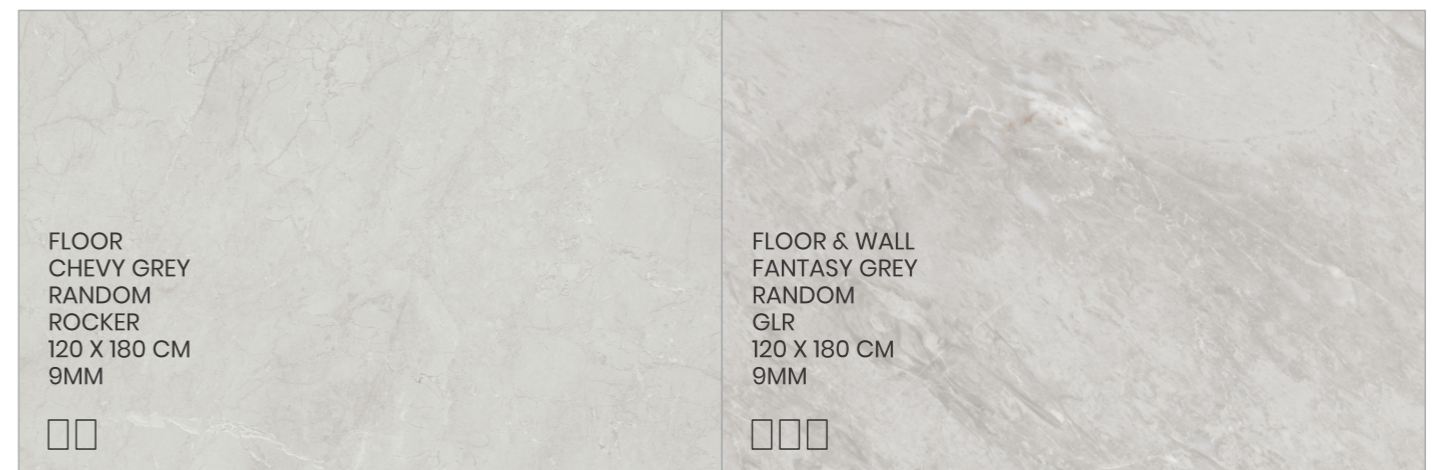

FLOOR
CHEVY GREY
RANDOM
ROCKER
120 X 180 CM
9MM

FLOOR & WALL
FANTASY GREY
RANDOM
GLR
120 X 180 CM
9MM

*Tile image shows design and color. For actual sizes refer Annexure.