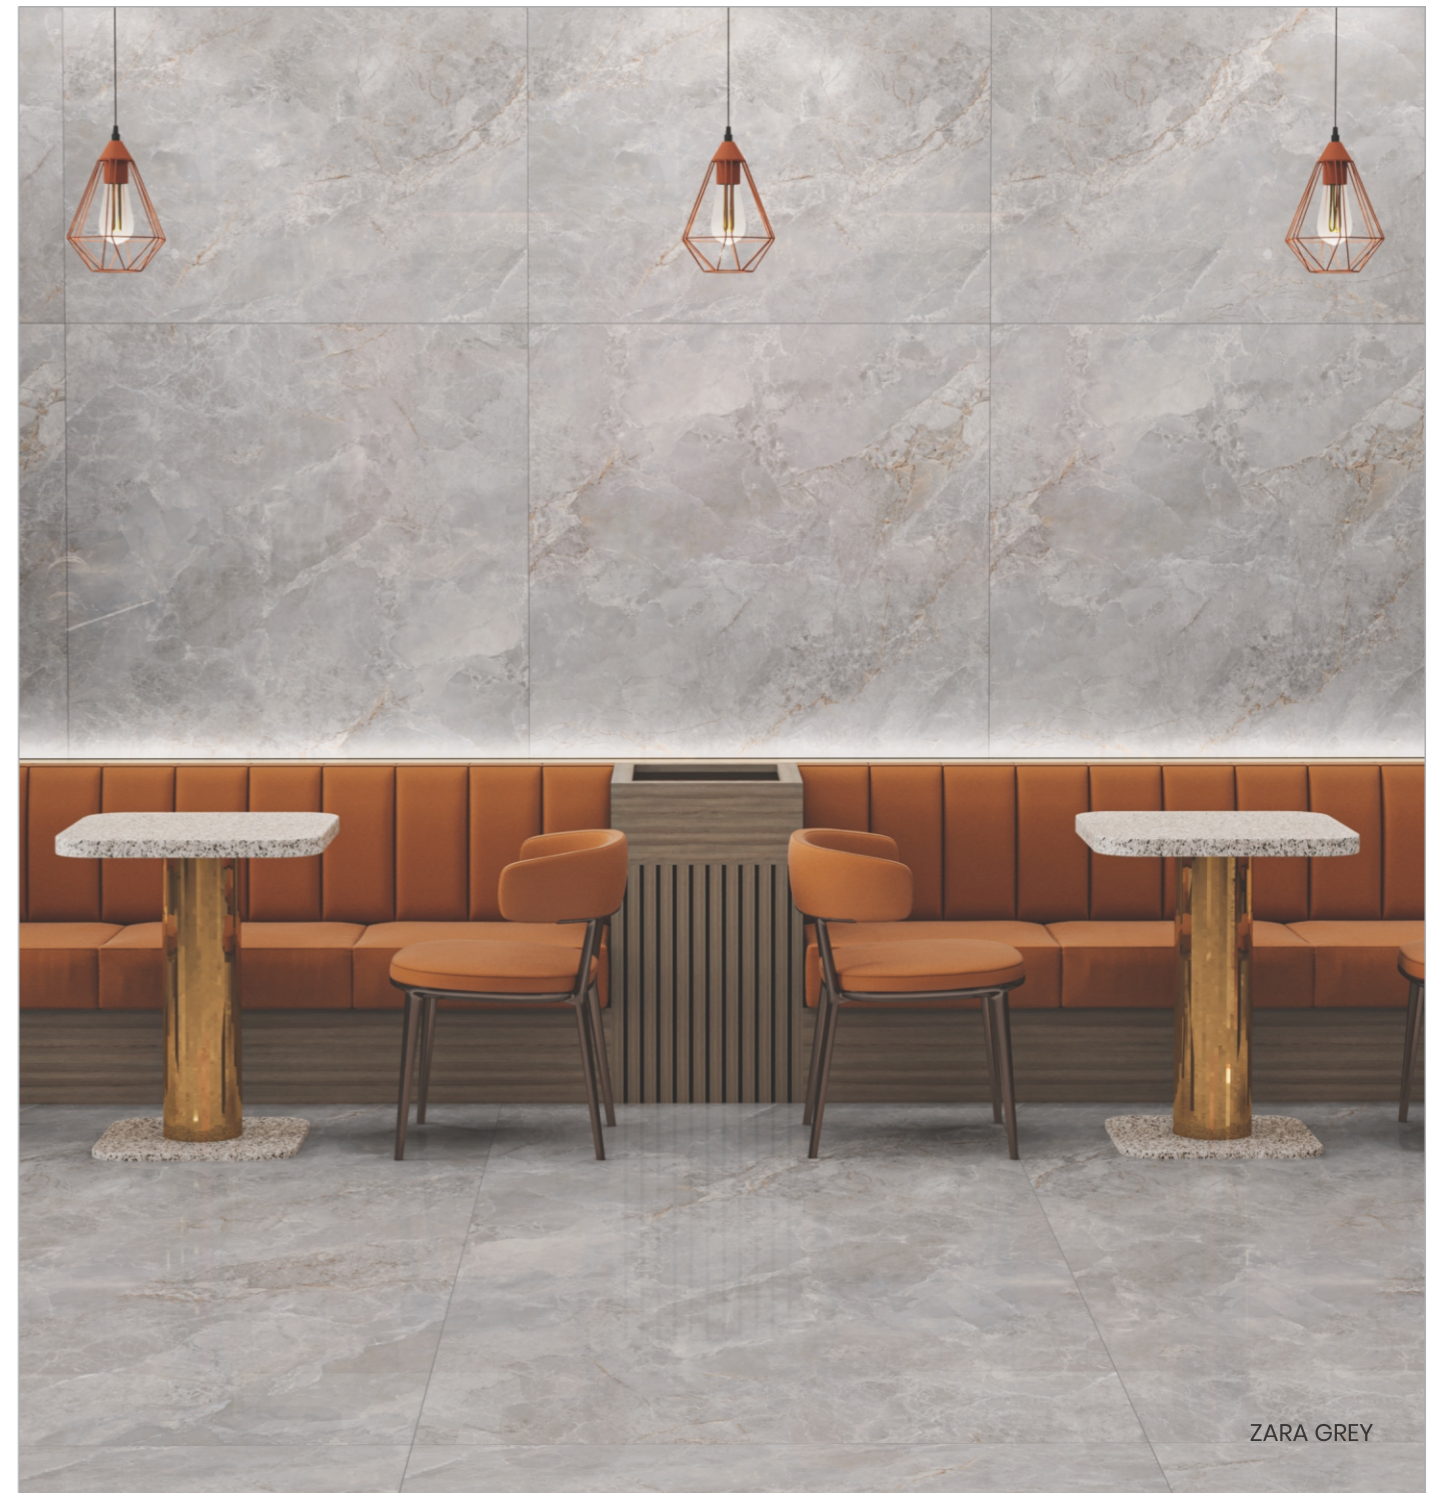

ZARA GREY

FLOOR
PARADISE NATURAL
RANDOM
POLISH
120 X 180 CM
9MM

FLOOR & WALL
ZARA GREY
RANDOM
POLISH
120 X 180 CM
9MM

*Tile image shows design and color. For actual sizes refer Annexure.