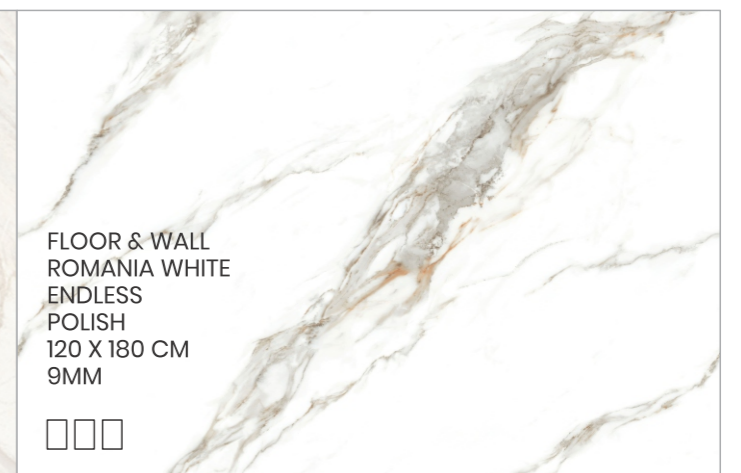

*Tile image shows design and color. For actual sizes refer Annexure.