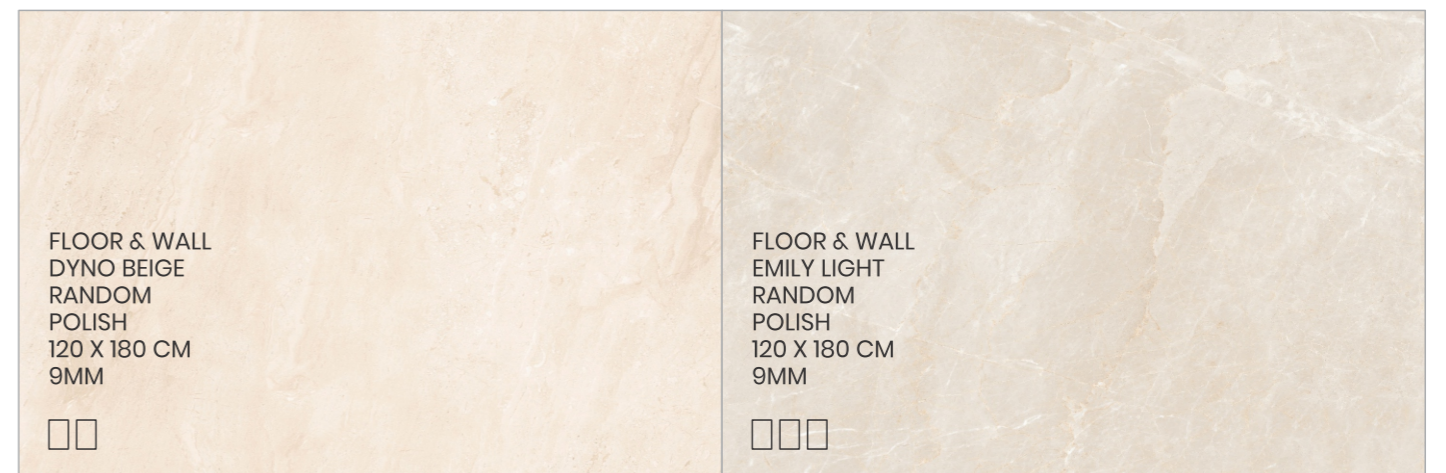

*Tile image shows design and color. For actual sizes refer Annexure.