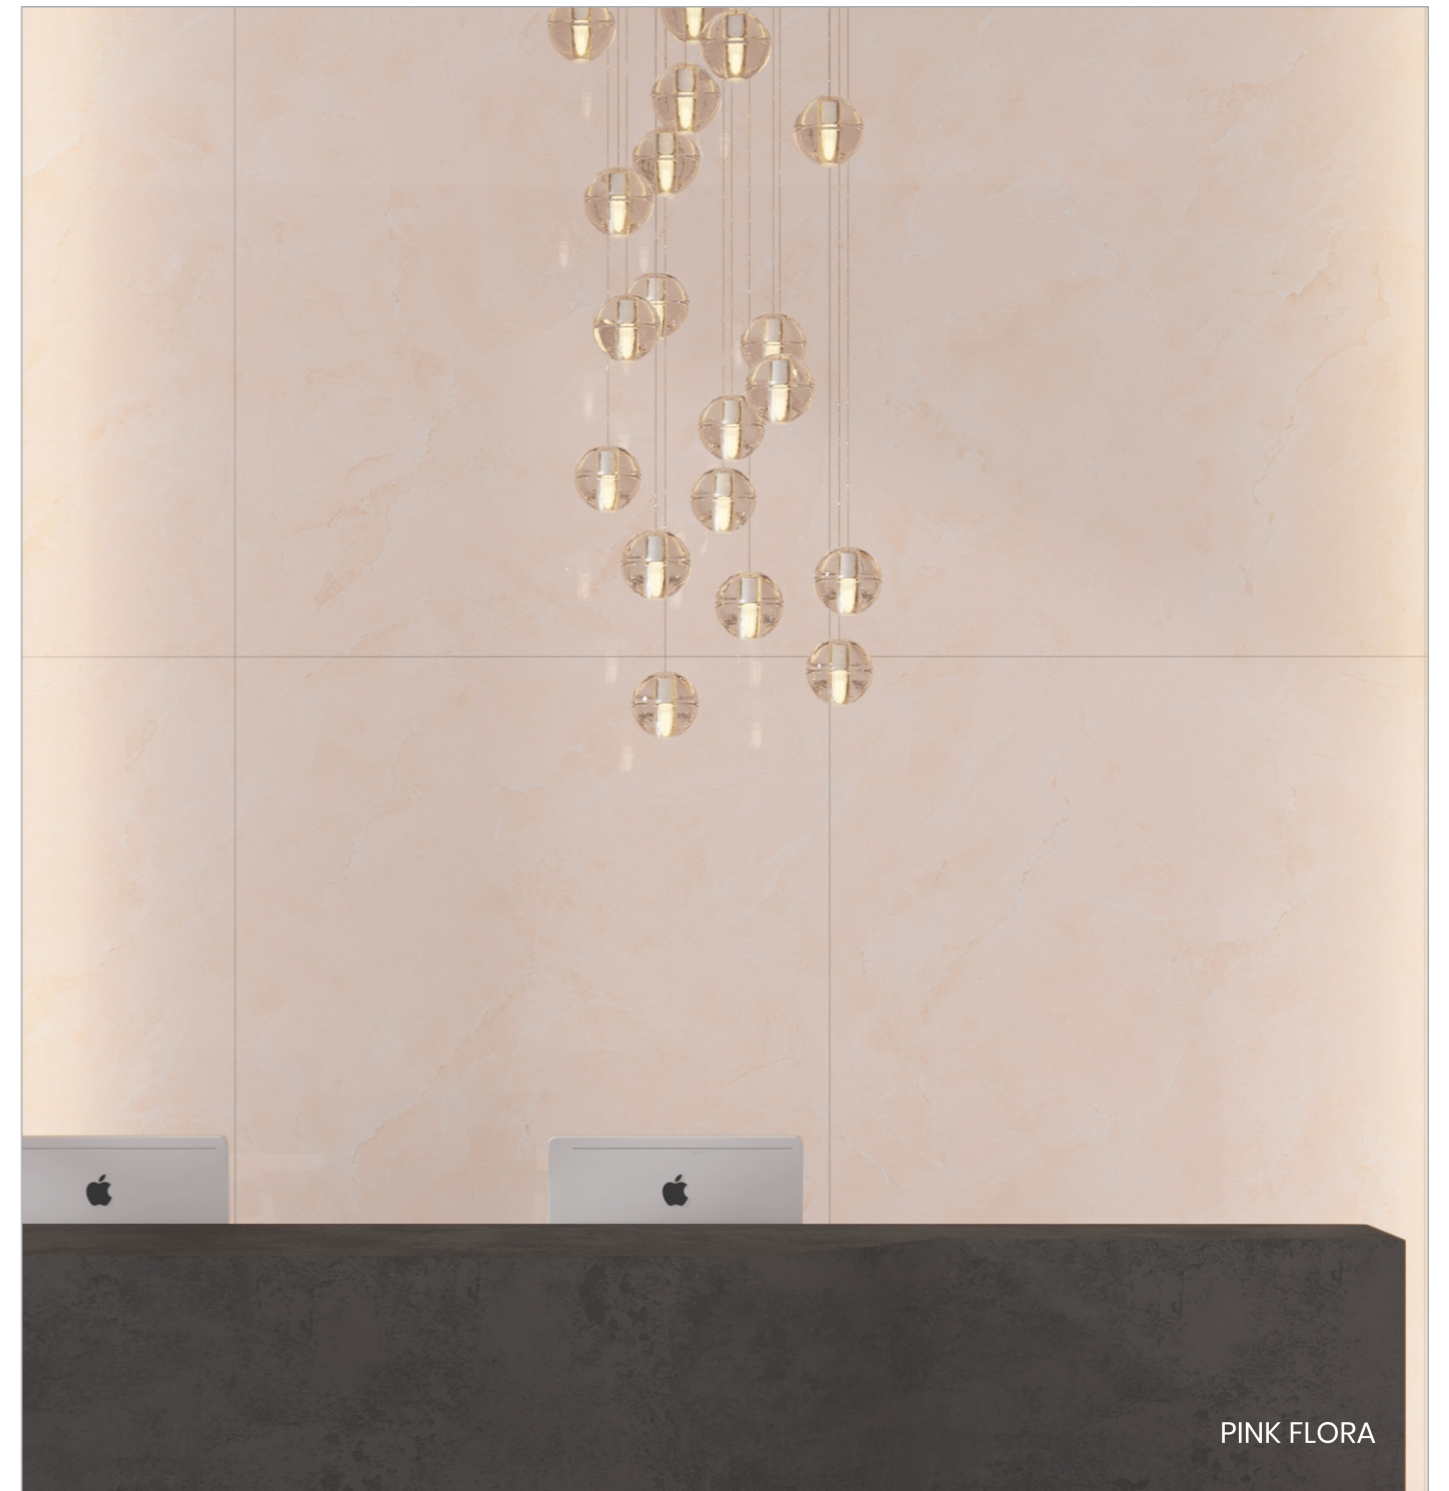

FLOOR & WALL
OXIDE
RANDOM
SILK
120 X 180 CM
9MM

*Tile image shows design and color. For actual sizes refer Annexure.

OXIDE

PINK FLORA

FLOOR & WALL
OXIDE
RANDOM
POLISH
120 X 180 CM
9MM

WALL
PINK FLORA
ENDLESS
POLISH
120 X 180 CM
9MM