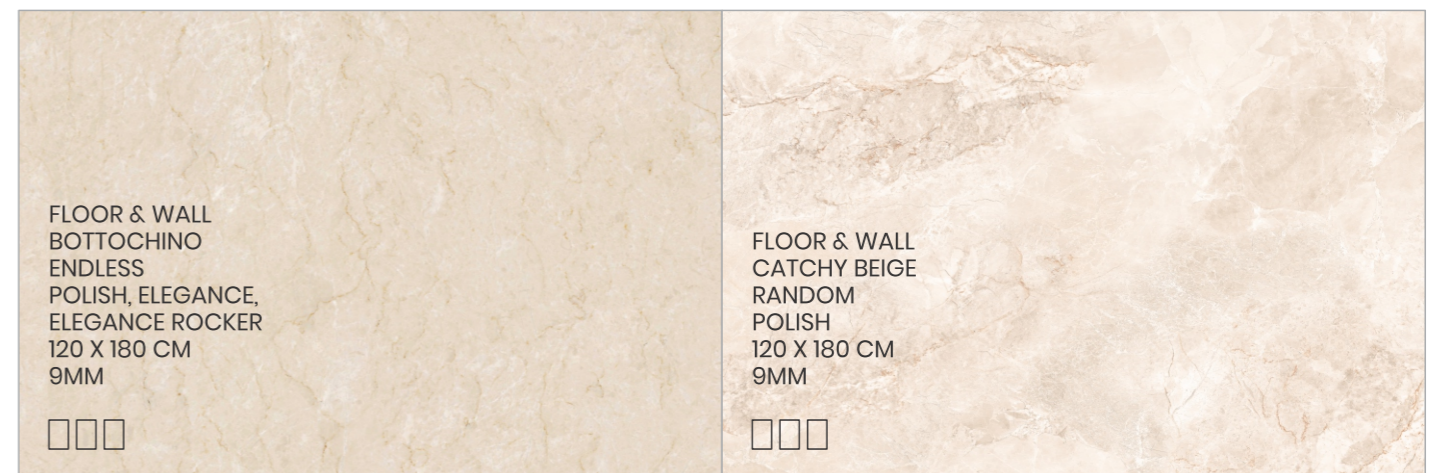

*Tile image shows design and color. For actual sizes refer Annexure.