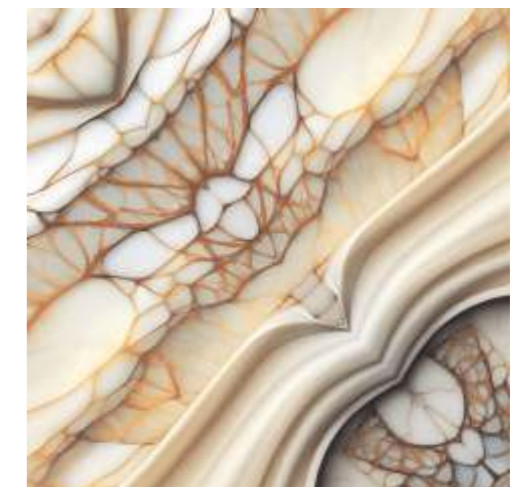

BOOKMATCH

WITTY
YELLOW BKM

BOOKMATCH