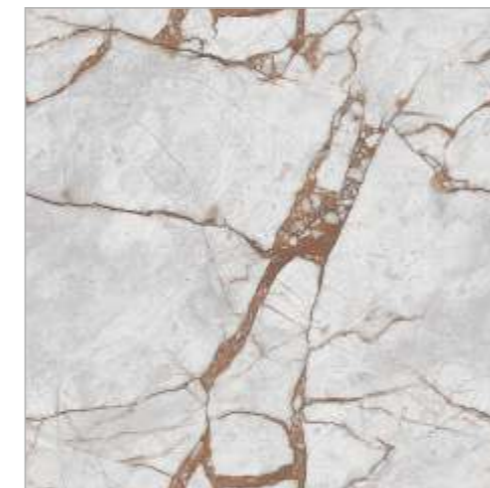

SELGUA
RUST

Random Phases Available