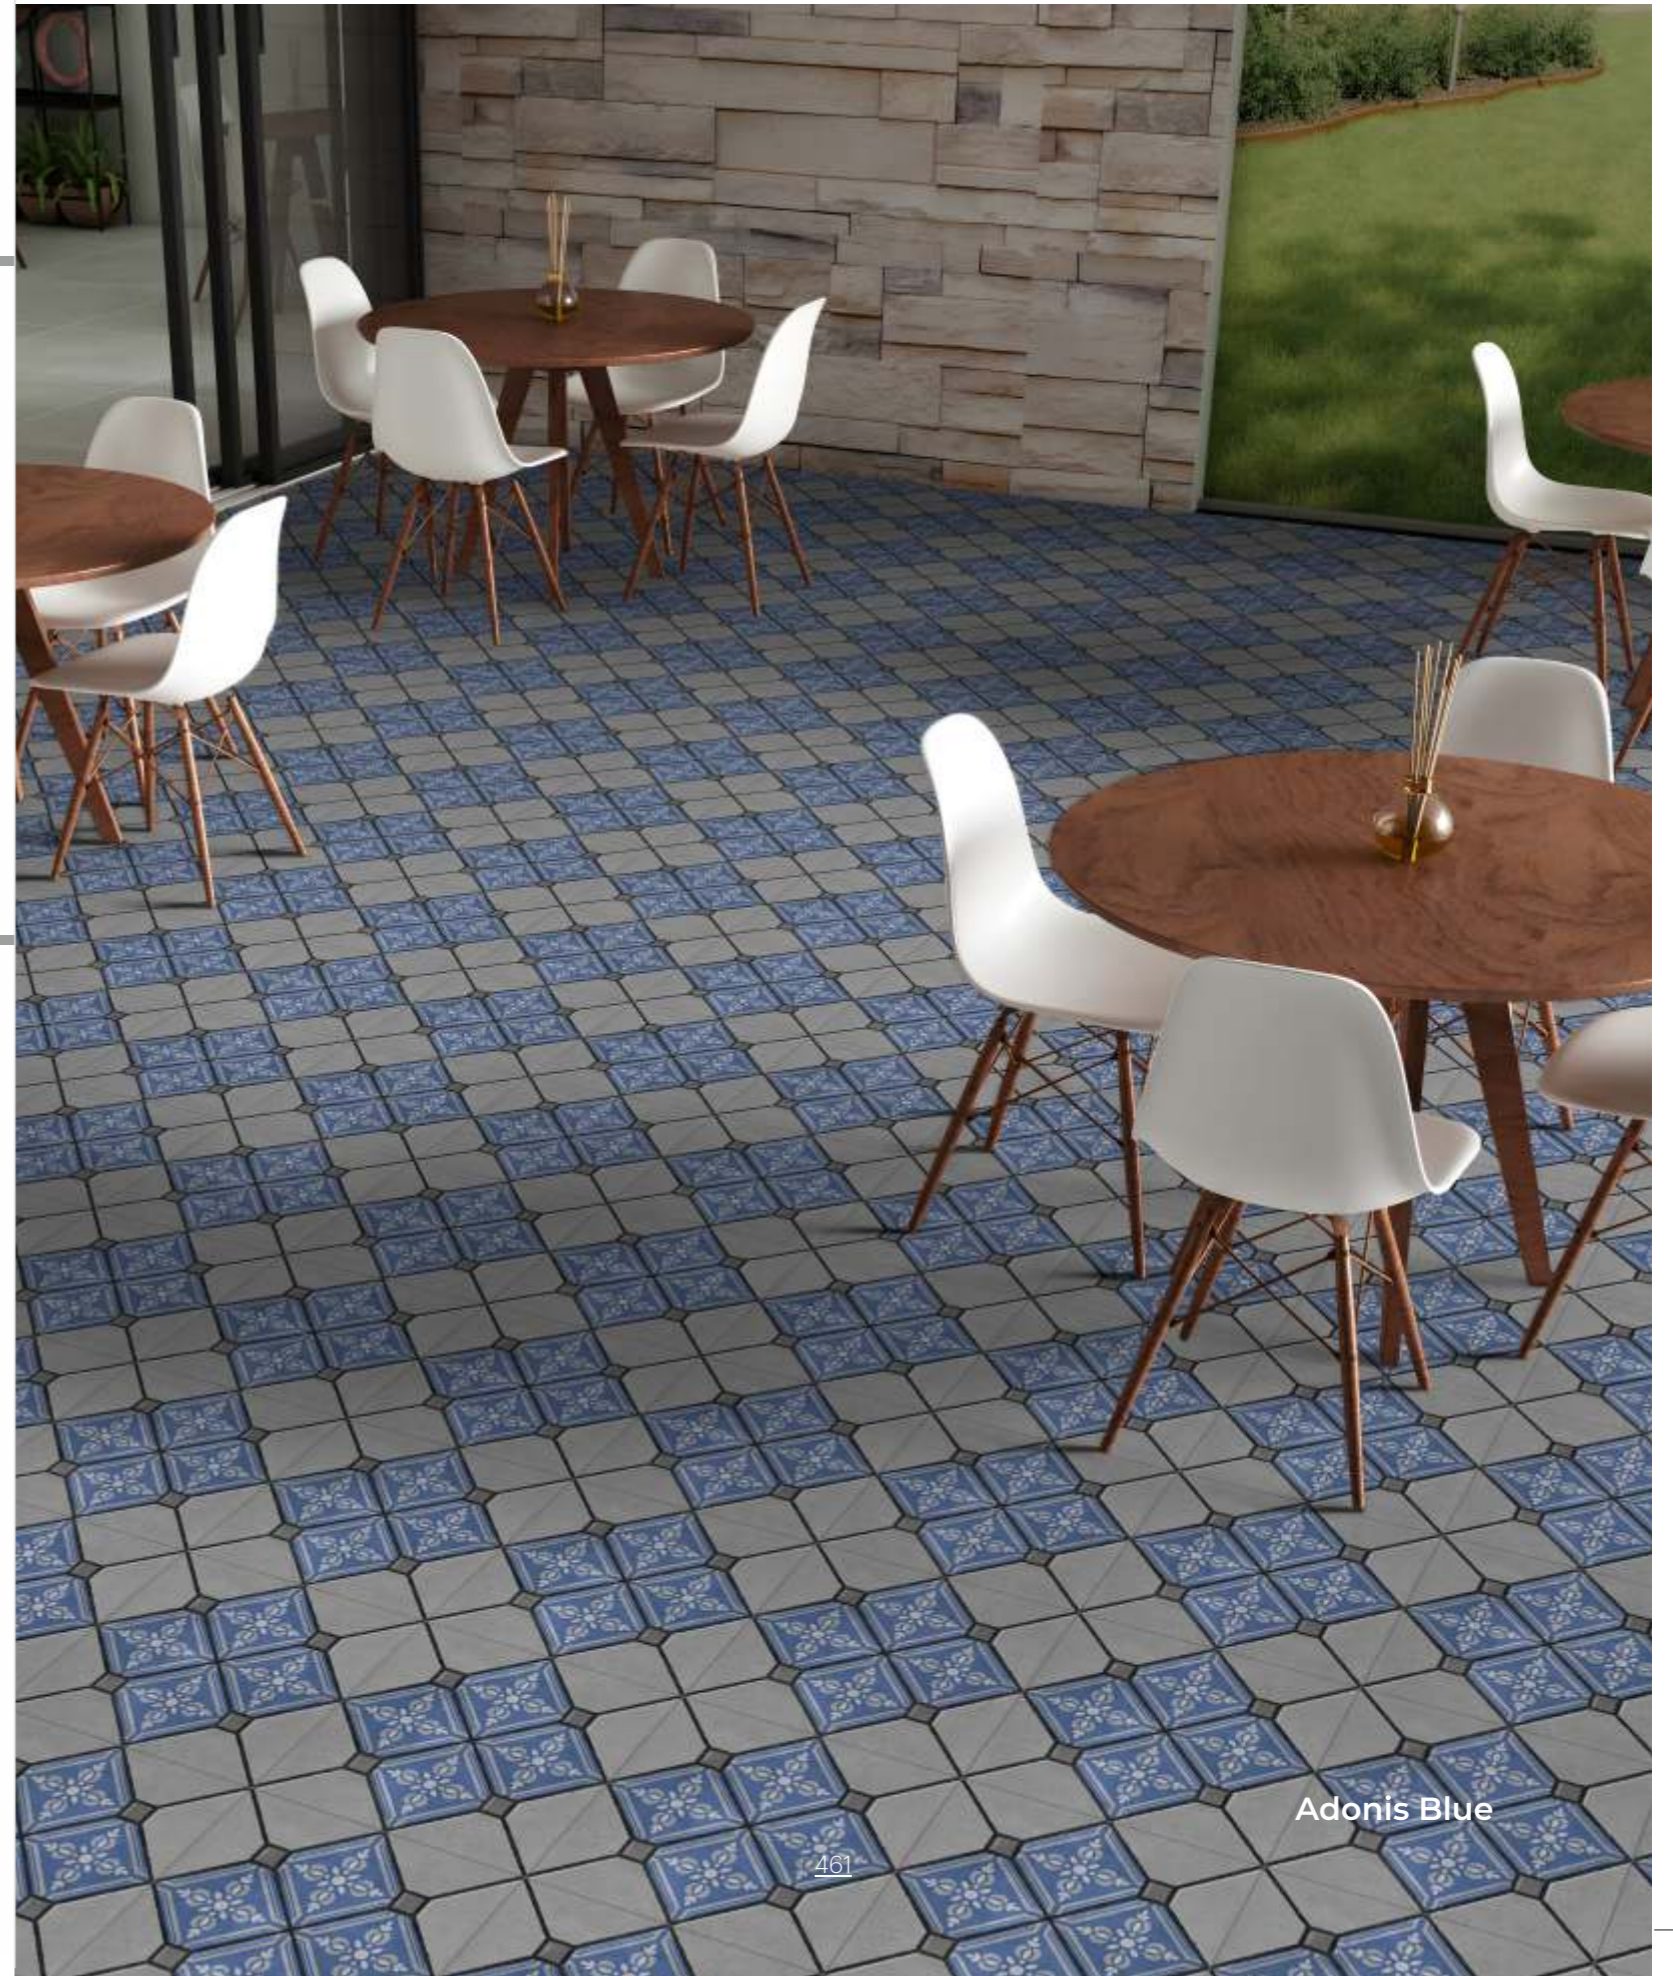

360°
View

CARTIER
BLUE

360°
View

CARTIER
BROWN

360°
View

Adonis Blue

ELITE
MATT | 40X40 CM

CLIFF
BRONZE