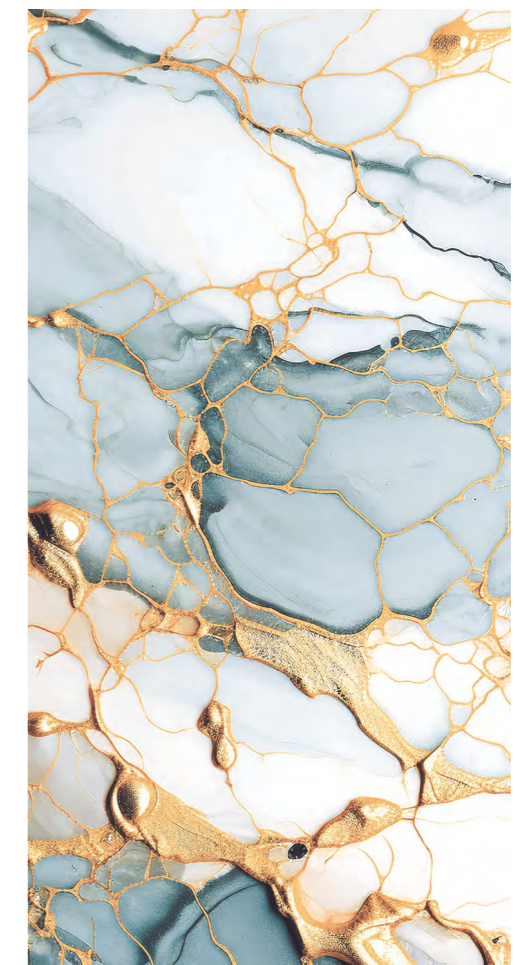

CADENCE
GREEN

Random Phases Available