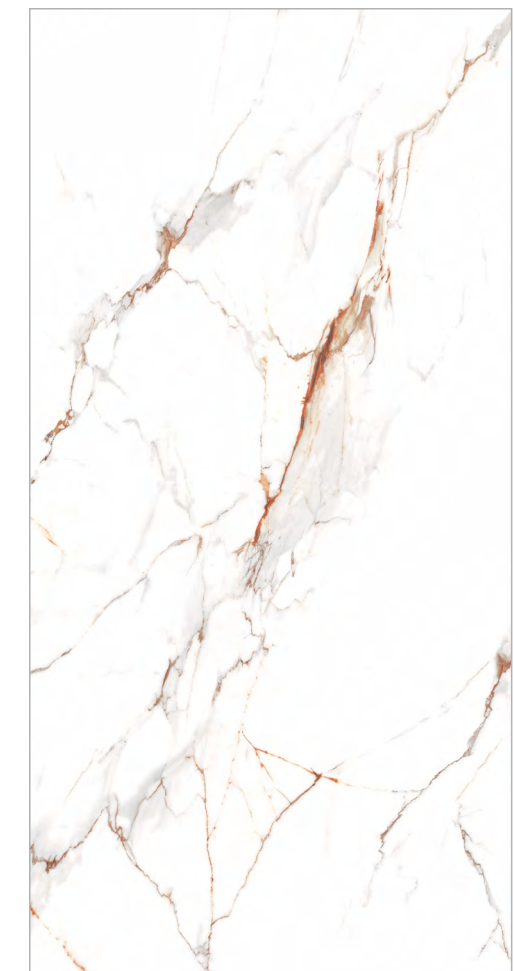

TROUT
LAUREL

Random Phases Available

TROUT
LUSH

Random Phases Available

VECTOR
WHITE

Random Phases Available

ELITE PLUS

SPL Rocker | 60X120 CM