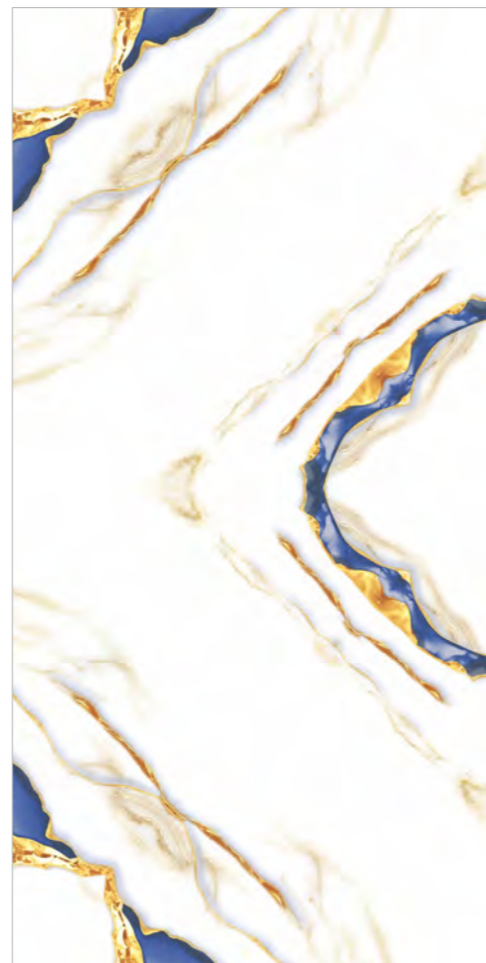

PENDANT
WH BKM

Bookmatch **NEW**

360°
View