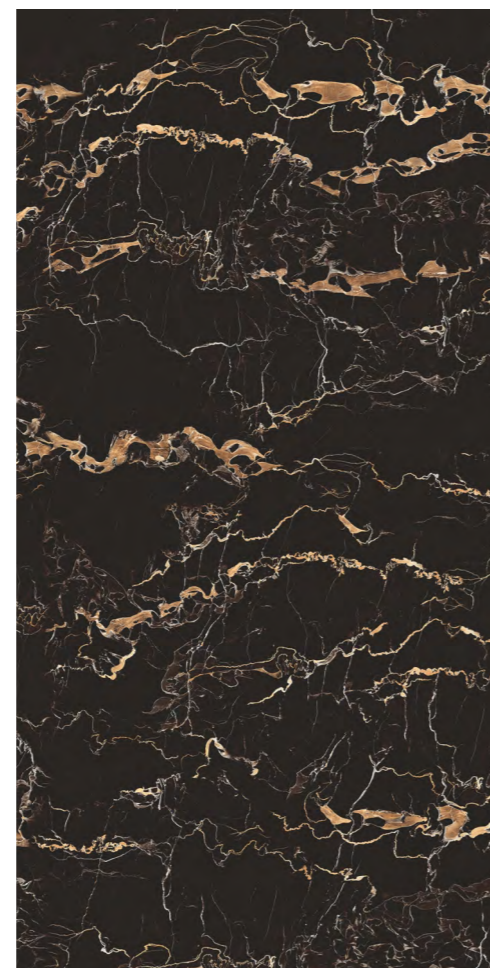

Random Phases Available

ELITE PLUS

High Glossy | 60X120 CM

SIMON
RUST

Random Phases Available

TORNADO
MOCHA

Random Phases Available

TITAN
BLACK