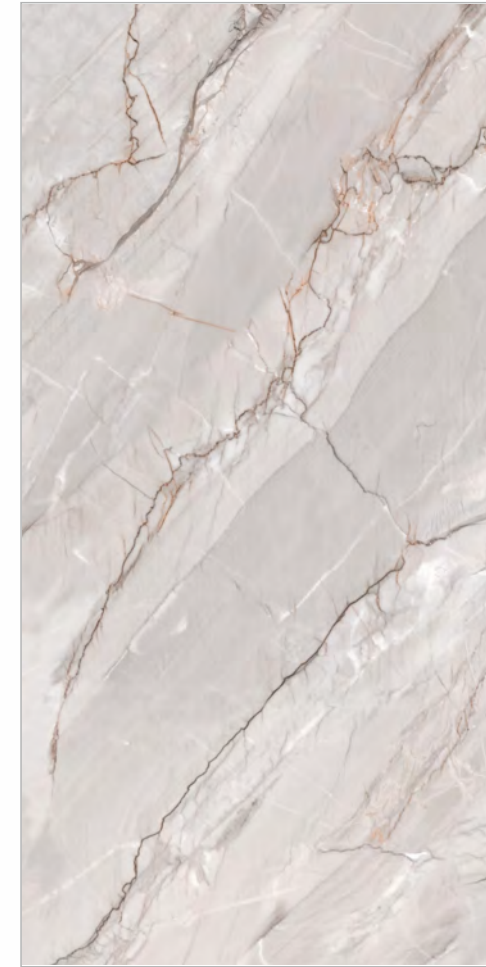

ELITE PLUS

Rocker | 60X120 CM

MERIDON
SNOW

Random Phases Available

MOONROCK
BONE

Random Phases Available

360

NATURA
LAHOME DK