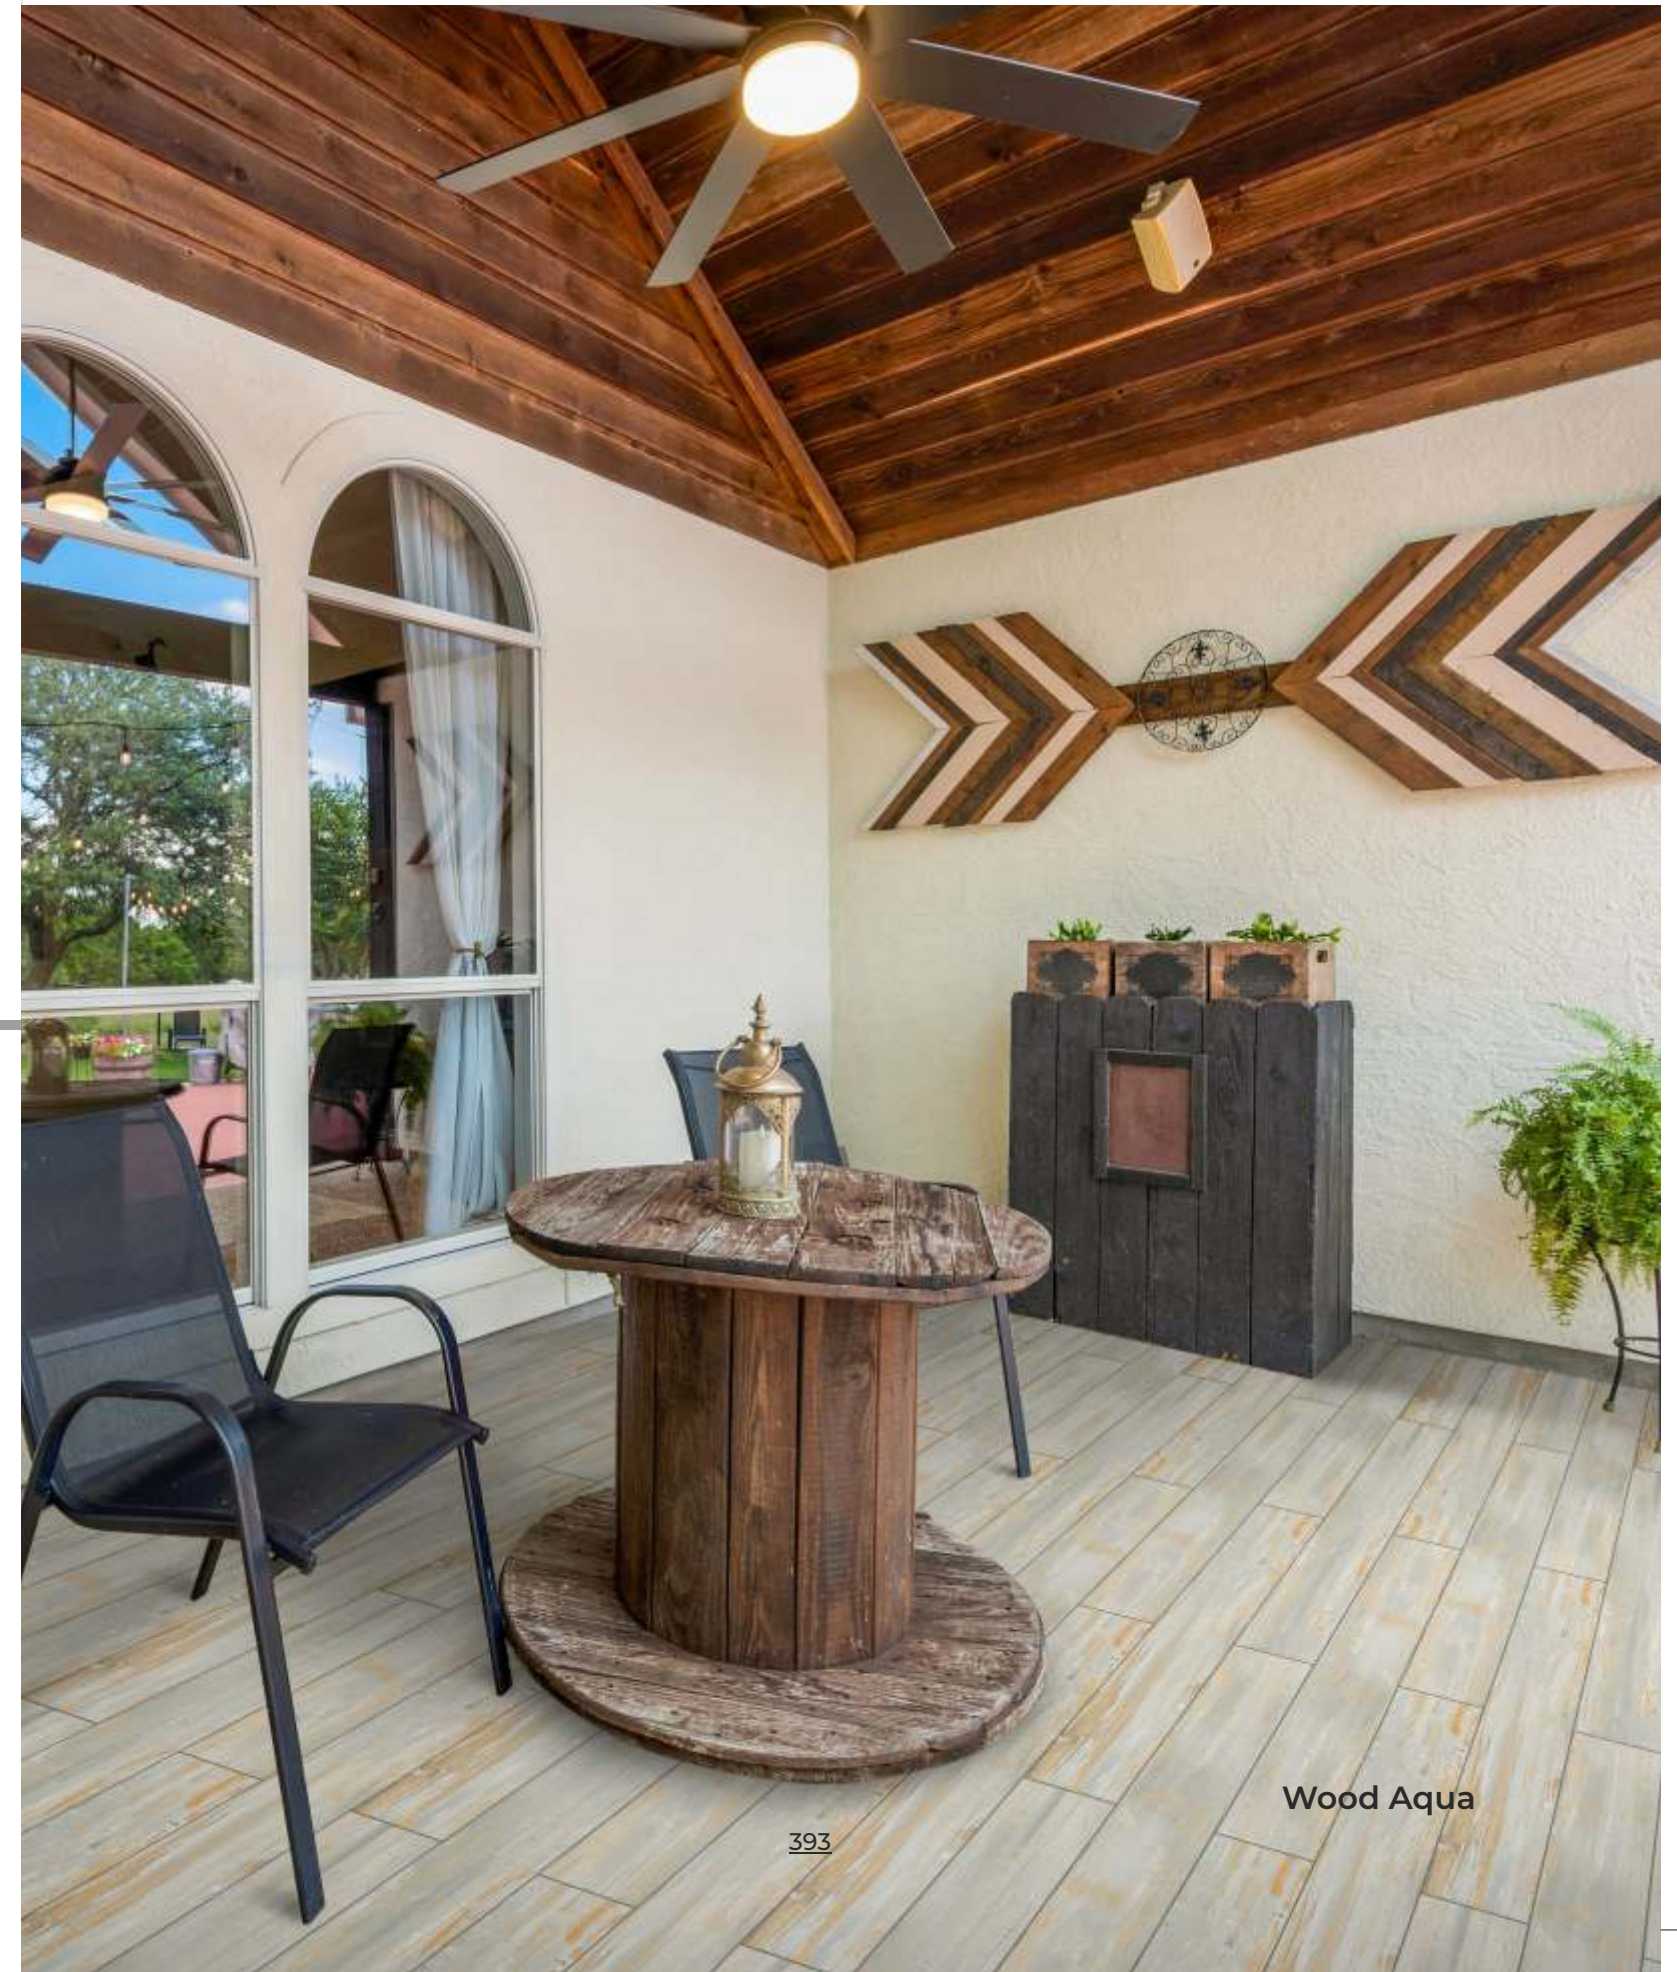

393

Wood Aqua