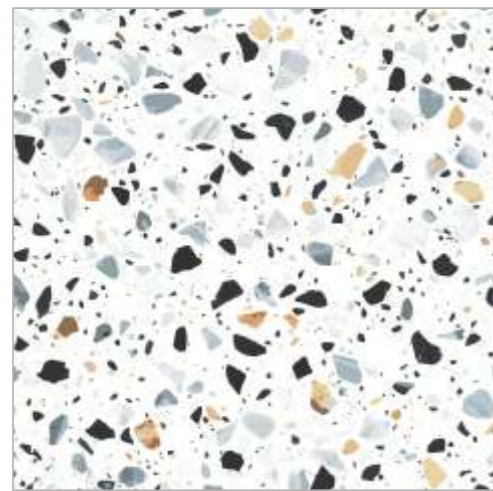

Random Phases Available

ECCITARE SITU

Random Phases Available