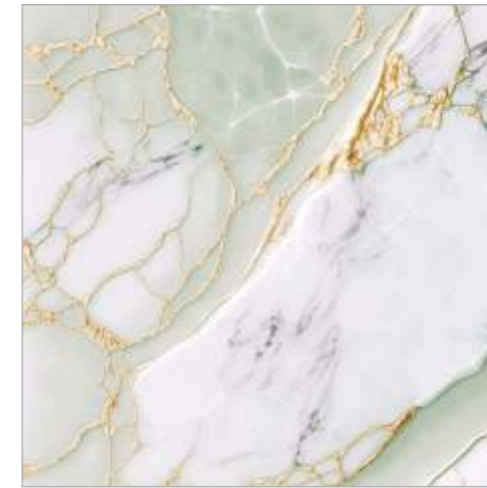

Random Phases Available

Antila Grey

ELITE

SPL POLISHED | 60X60 CM

AQUA
GOLD BKM

Bookmatch

NEW

ELEGANT
GOLD