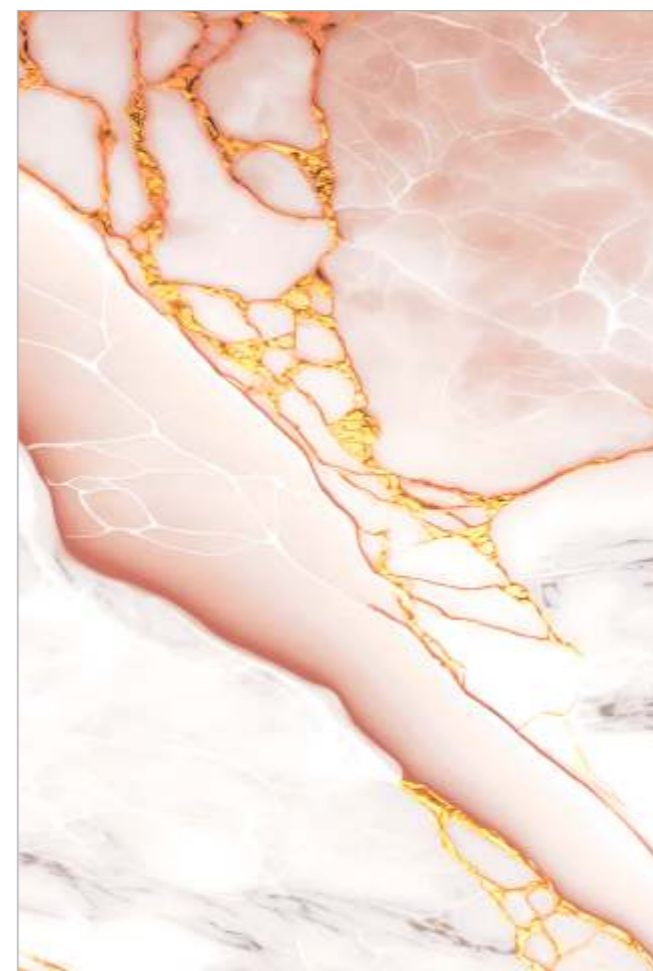

80X120CM
Classy Green

ELITE PLUS

HIGH GLOSSY | 80X120 CM

ARTISTIC OLIVE

Random Phases Available

ARTISTIC ROSA

Random Phases Available

BRECCIA BROWN