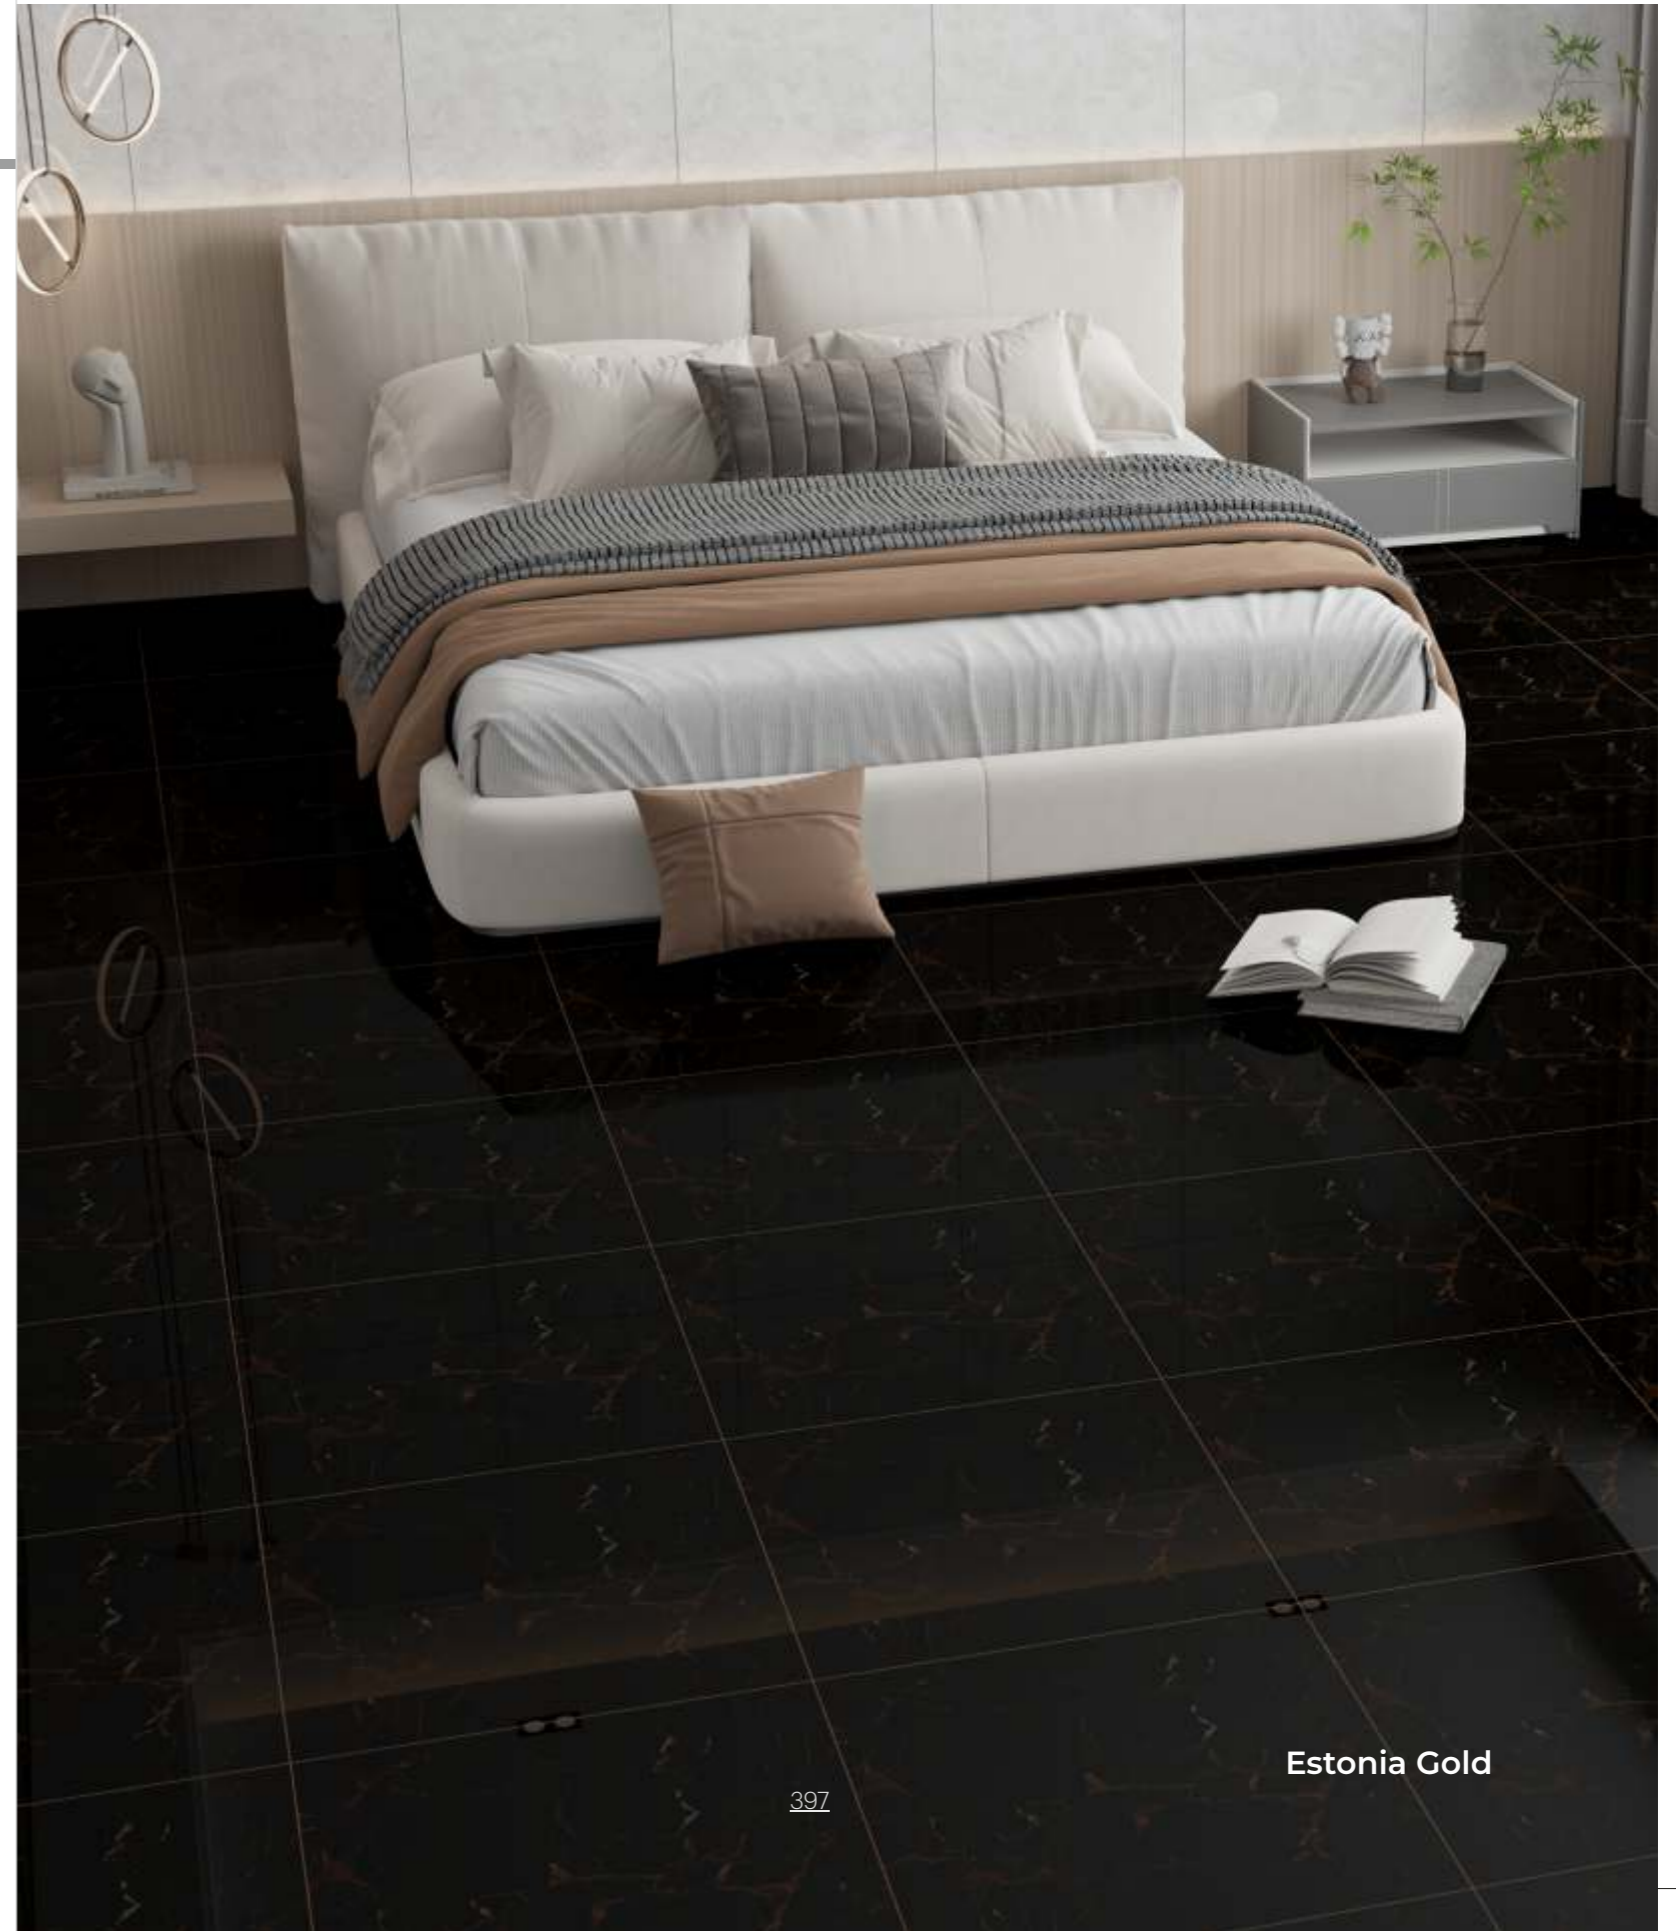

Random Phases Available

HIGH GLOSS

ESTONIA
GOLD

Random Phases Available

ELITE

MATT | 60X60 CM

AMAZON
ASH

Random Phases Available