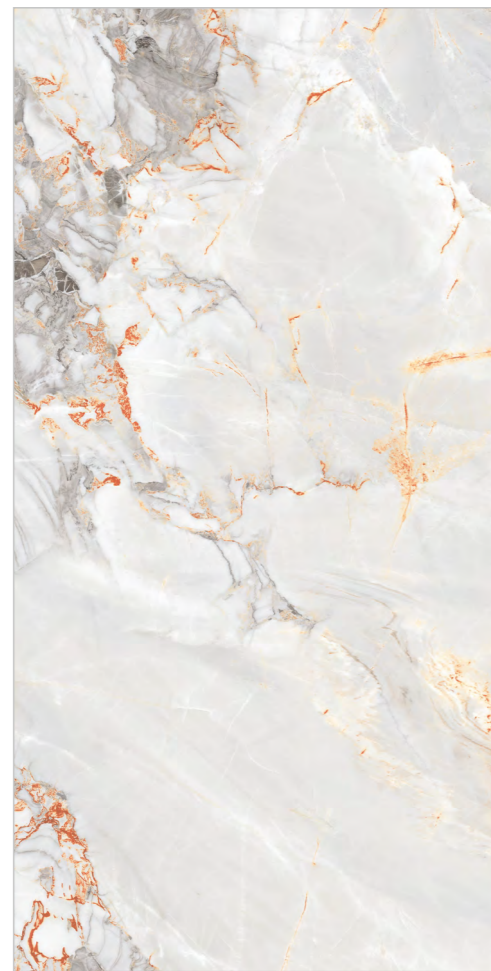

ELITE PLUS

SPL POLISHED | 60X120 CM

KALAHARI
GREY

Random Phases Available