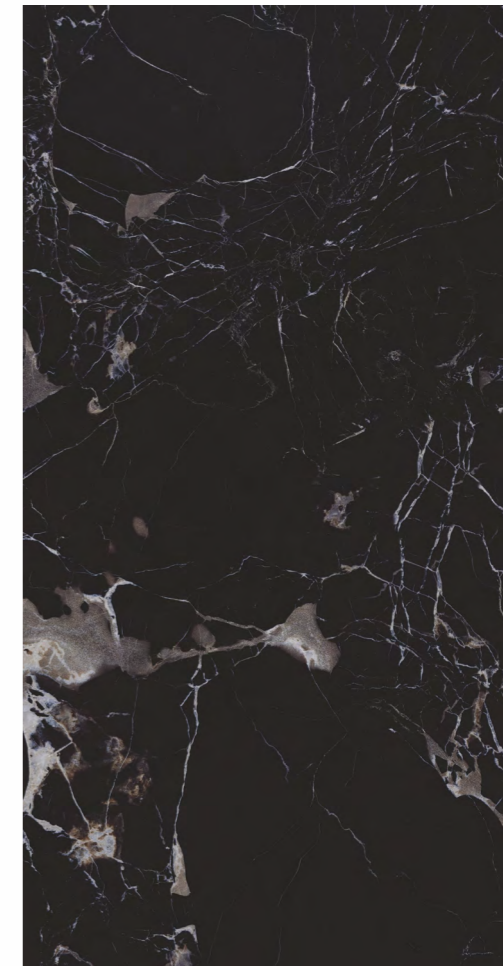

GARGANTUA
BLACK

Random Phases Available