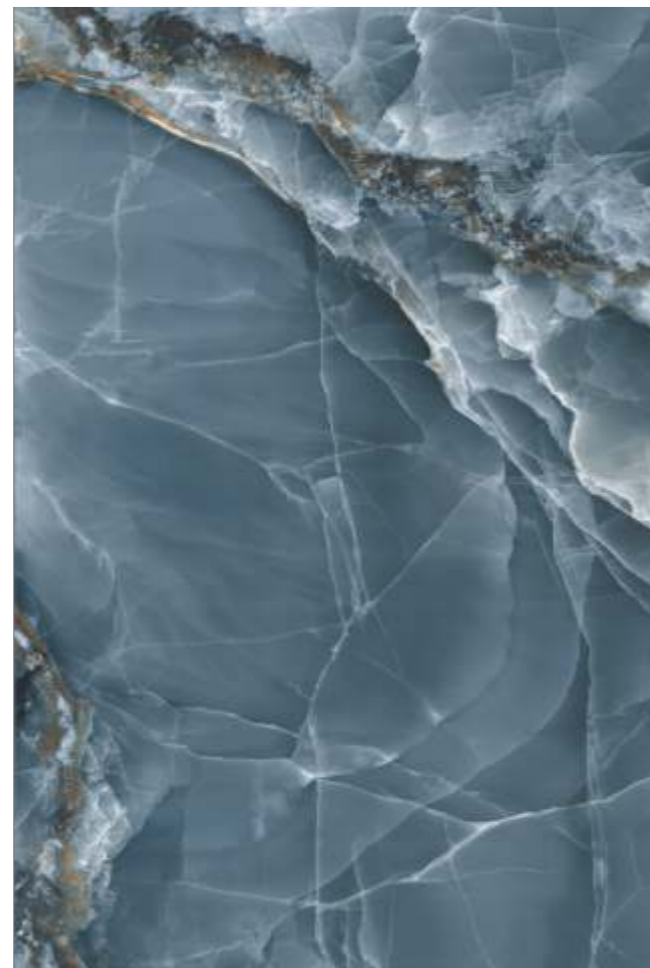

Random Phases Available

CLASSY GREEN

Random Phases Available

ELITE PLUS

HIGH GLOSSY | 80X120 CM

GREEN VALLEY

Random Phases Available

GRESPANIA OCEANO