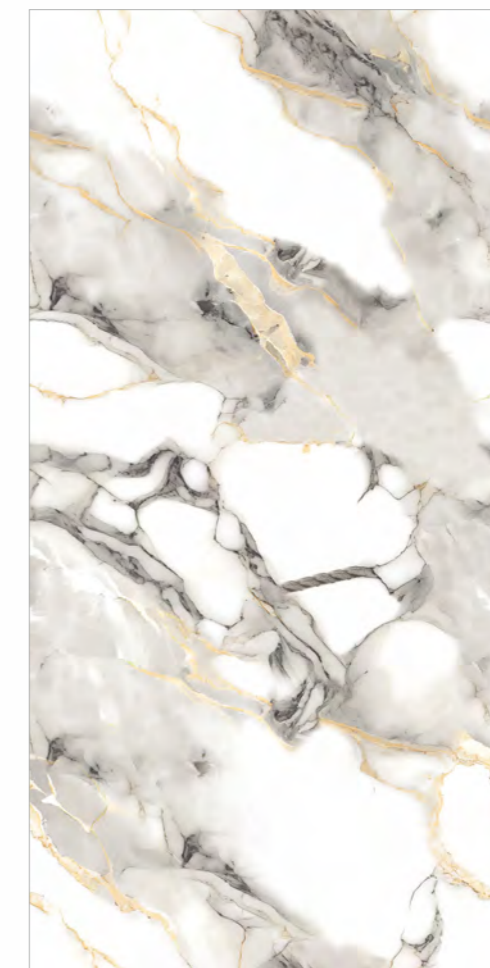

High Glossy | 60X120 CM

REVLON
AZURE

Random Phases Available

RYAN
BEIGE

Random Phases Available

ROMANIA
BLACK

Random Phases Available

SEAMLESS
MARBLE