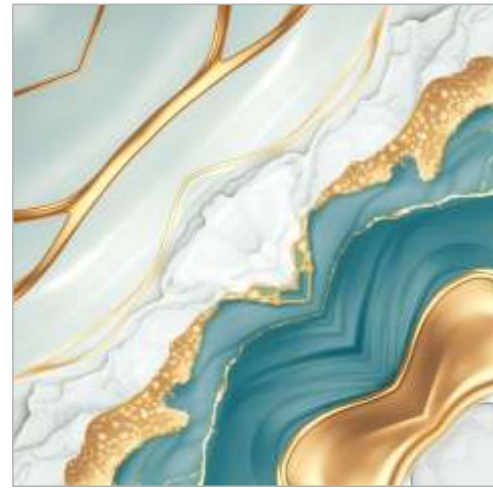

Random Phases Available

PIERCE
BKM

Bookmatch

NEW

ELITE

POLISHED | 60X60 CM

SUPER
WHITE

Random Phases Available

TACT
BLACK

Random Phases Available

TACT
WHITE

Random Phases Available

TRANCE
ONYX

Random Phases Available

PORSELANO
NOT JUST TILES, LIFESTYLES
by
JOHNSON

VENTURE
MARFIL

Random Phases Available

Antila Grey

ELITE

SPL POLISHED | 60X60 CM

AQUA
GOLD BKM

Bookmatch

NEW

ELEGANT
GOLD