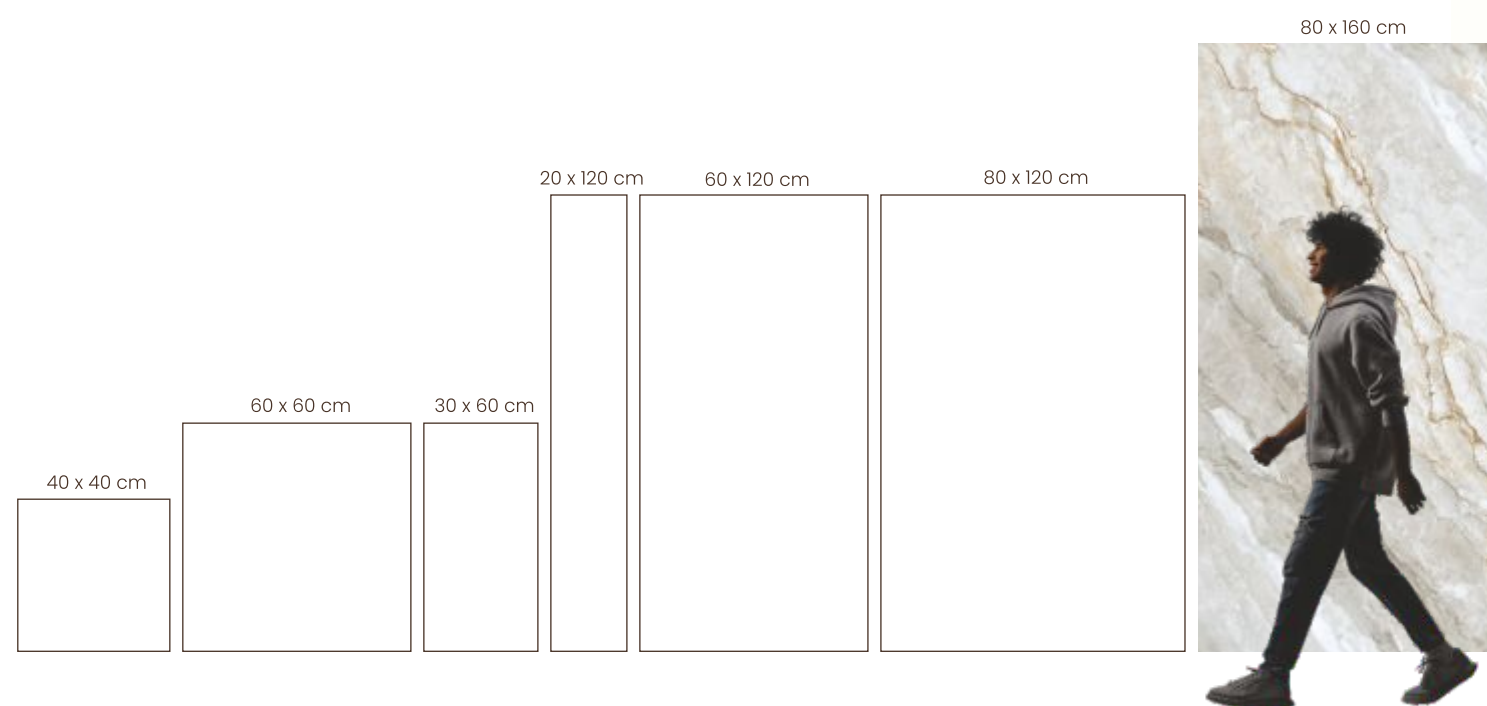

Strong & Durable

Effortless to Clean

DESIGN EXCELLENCE IN EVERY DIMENSION

The Porselano Glazed Vitriified Collection defines architecture through scale. Each surface flows as a seamless plane, bold, minimal and refined. Each format brings rhythm, proportion and texture, shaping axis, volume and space through pure material expression.