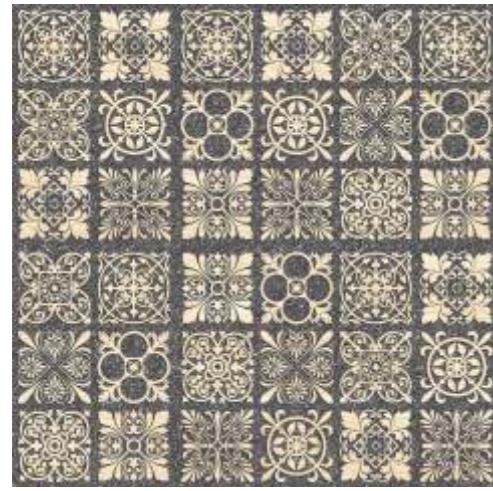

WOOD
WAY

Random Phases Available

NEW

ELITE
MOROCCAN | 60X60 CM

ACRO

Random Phases Available

AERIAL

Random Phases Available