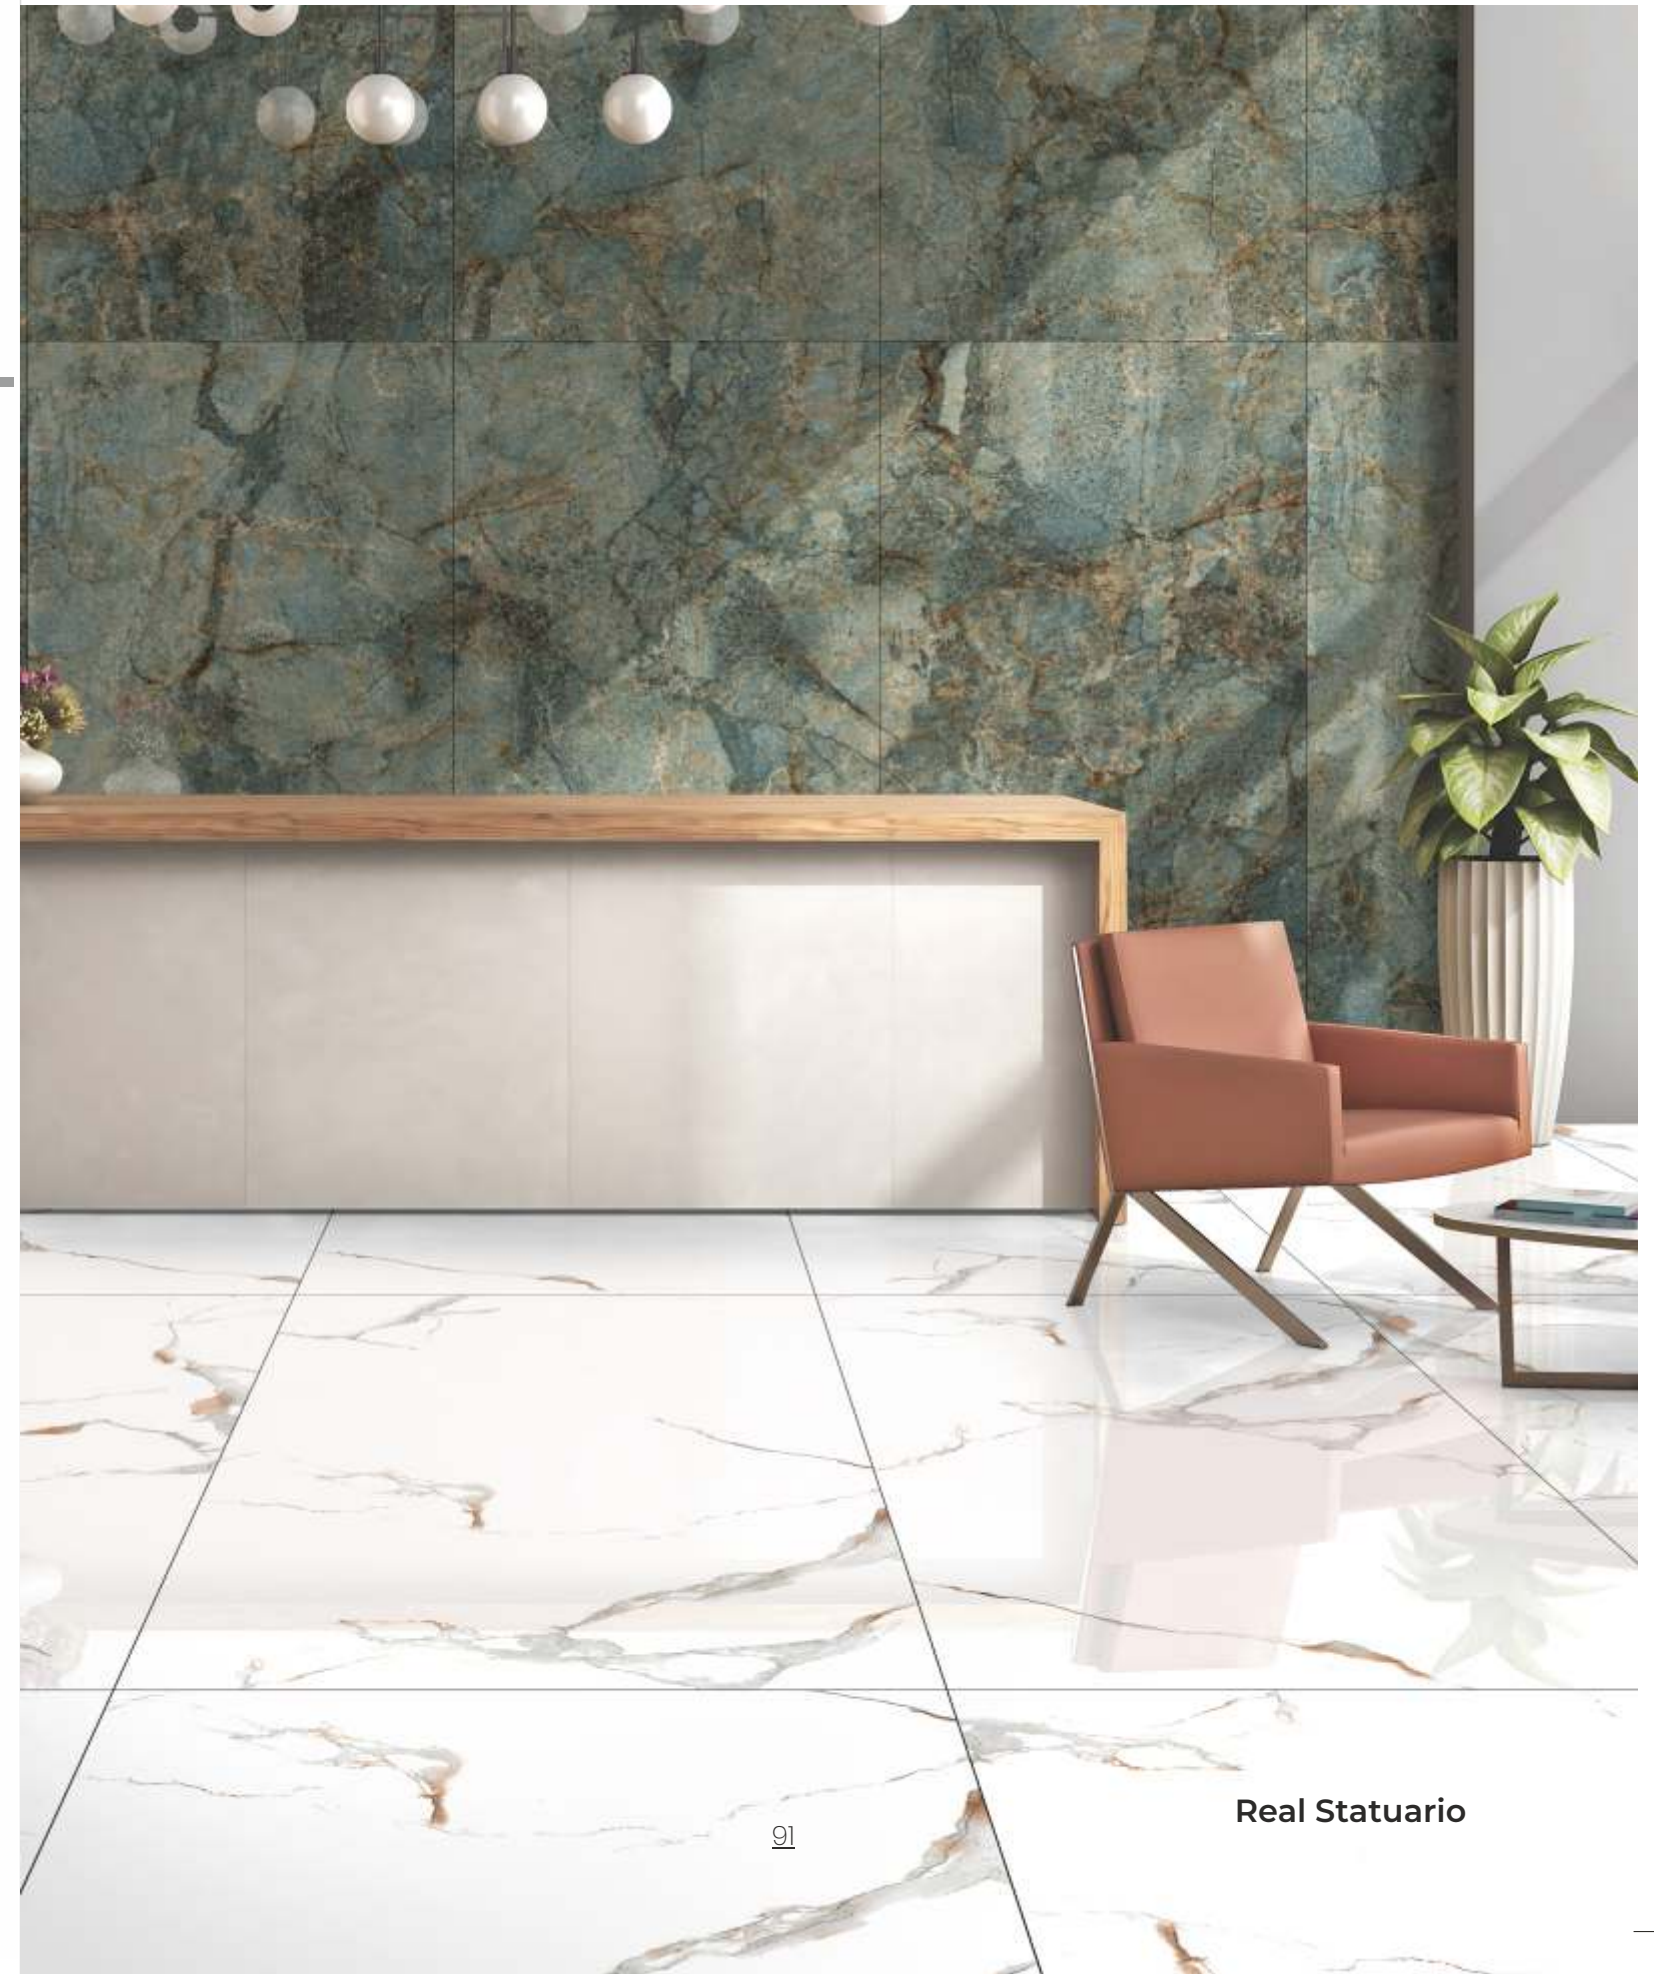

ROYALE

POLISHED | 80X160 CM

REAL STATUARIO

360°
View