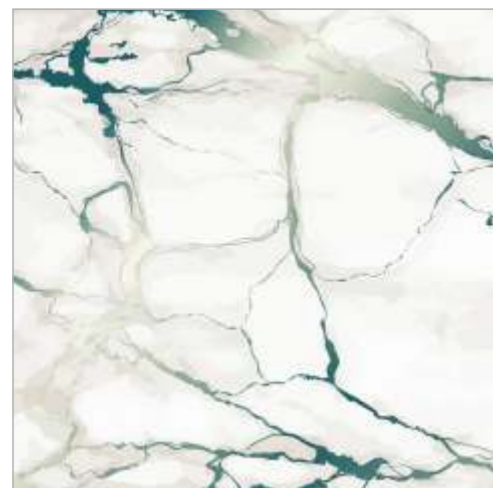

LEGEND
GREEN