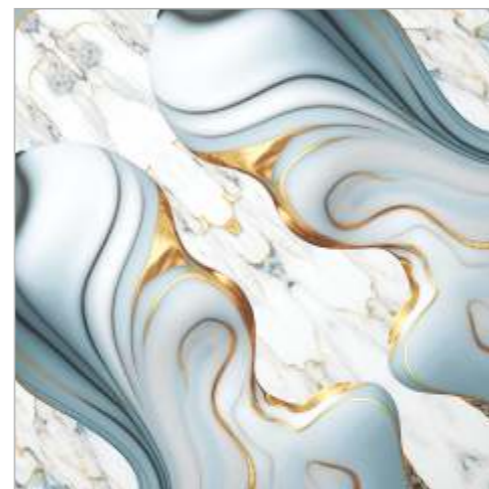

Bookmatch

NEW

CENTENARY
AQUA

Random Phases Available