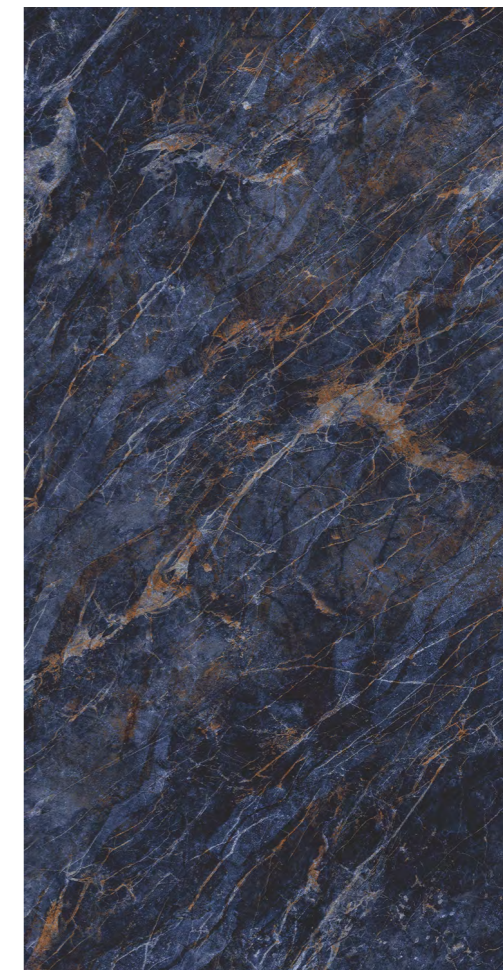

CAVIER
AZUL

Random Phases Available