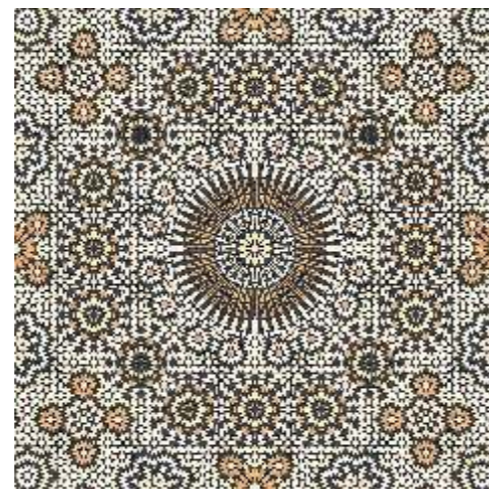

SAGA

Random Phases Available

Random Phases Available