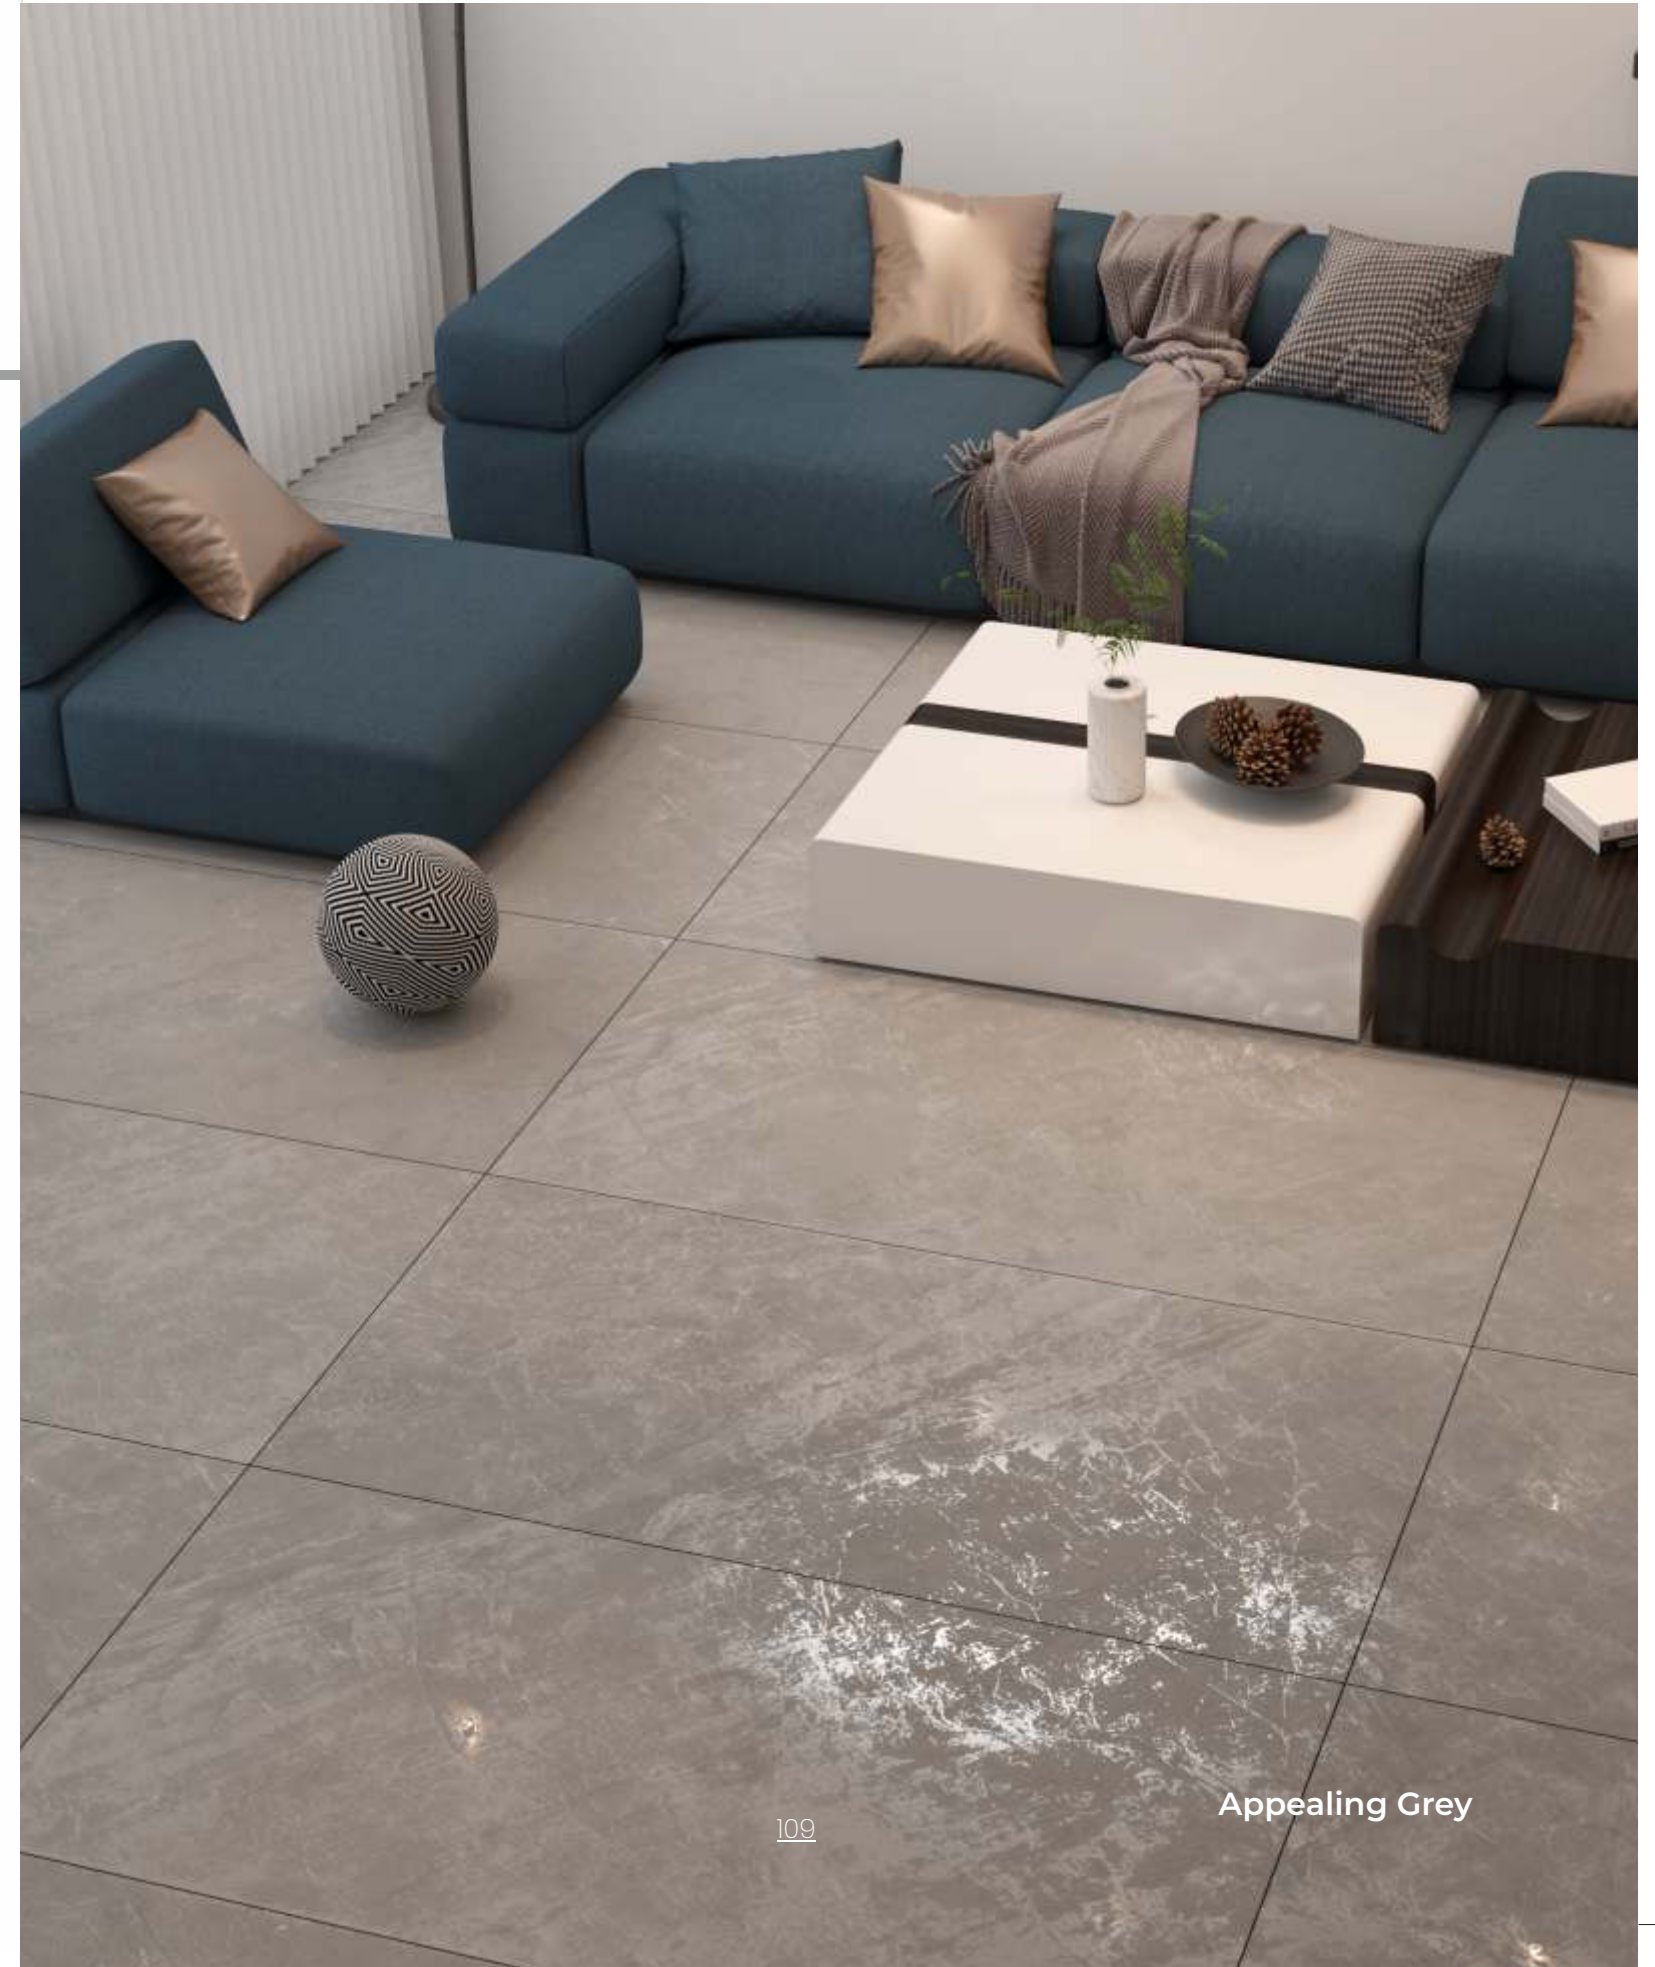

Random Phases

360°
View

ROYALE
ROCKER | 80X160 CM

**APPEALING
GREY**

Random Phases

ROYALE

ROCKER | 80X160 CM

AVLON STATURIO